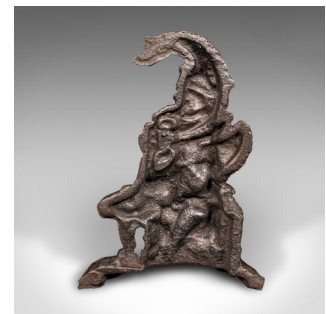

Heavy Antique Mr Punch Doorstop, English Figurative Door Keeper, Victorian, 1860

DESCRIPTION

Our Stock # 24338

This is a heavy antique Mr. Punch doorstop. An English, cast iron figurative door keeper, dating to the Victorian period, circa 1860.

- Charmingly cast, with a bold character and reassuringly heavy
- Displays a desirable aged patina throughout
- Quality cast iron presenting a good, consistent graphite finish
- Pleasingly robust and substantial with a weight of 4.07kg (8.97 lb)
- Mr. Punch shown atop a pile of books, with a faithful dog by his side
- Punch is cast 'cocking a snook' with his left hand against his nose
- Dressed in fine robes, his right hand holding a feathered quill and piece of paper

This is a distinctive antique Mr. Punch doorstop, graced with superb character and of appealing weight. Delivered ready for the home.

Search [London Fine for #24338](#) , or scan the QR code for more photos and details