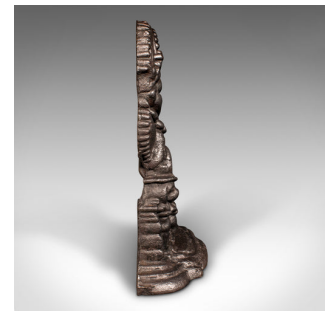

Heavy Antique Mr Punch Doorstop, English Figurative Door Keeper, Victorian, 1860

DESCRIPTION

Our Stock # 24338

This is a heavy antique Mr. Punch doorstop. An English, cast iron figurative door keeper, dating to the Victorian period, circa 1860.

- Charmingly cast, with a bold character and reassuringly heavy
- Displays a desirable aged patina throughout
- Quality cast iron presenting a good, consistent graphite finish
- Pleasingly robust and substantial with a weight of 4.07kg (8.97 lb)
- Mr. Punch shown atop a pile of books, with a faithful dog by his side
- Punch is cast 'cocking a snook' with his left hand against his nose
- Dressed in fine robes, his right hand holding a feathered quill and piece of paper

This is a distinctive antique Mr. Punch doorstop, graced with superb character and of appealing weight. Delivered ready for the home.

Search [London Fine for #24338](#) , or scan the QR code for more photos and details