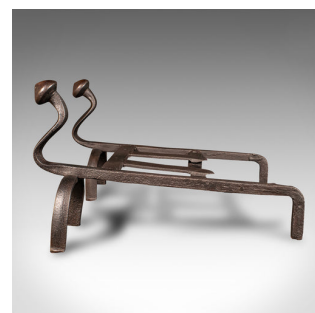

Antique Country House Log Burner, English, Cast Iron Fire Grate, Victorian, 1850

DESCRIPTION

Our Stock # 24446

This is an antique country house log burner. An English, cast iron estate made fire grate, dating to the early Victorian period, circa 1850.

- Delightfully hand crafted fireplace log grate with charming form
- Displays a desirable aged patina and in good original order
- Cast iron presented with a good, consistent graphite finish
- Integrated burning rack and andirons ideal for long logs
- Attractive serpentine andirons with demi-lune arched feet

This is a fascinating antique country house log burner, with a pleasing appearance and hand crafted finish. Delivered ready for the fireplace.

Search [London Fine for #24446](#) , or scan the QR code for more photos and details