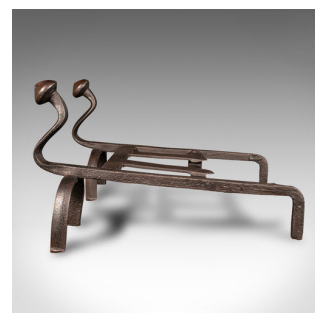

Antique Country House Log Burner, English, Cast Iron Fire Grate, Victorian, 1850

**DESCRIPTION**

Our Stock # 24446

This is an antique country house log burner. An English, cast iron estate made fire grate, dating to the early Victorian period, circa 1850.

- Delightfully hand crafted fireplace log grate with charming form
- Displays a desirable aged patina and in good original order
- Cast iron presented with a good, consistent graphite finish
- Integrated burning rack and andirons ideal for long logs
- Attractive serpentine andirons with demi-lune arched feet

This is a fascinating antique country house log burner, with a pleasing appearance and hand crafted finish. Delivered ready for the fireplace.

Search [London Fine for #24446](#) , or scan the QR code for more photos and details