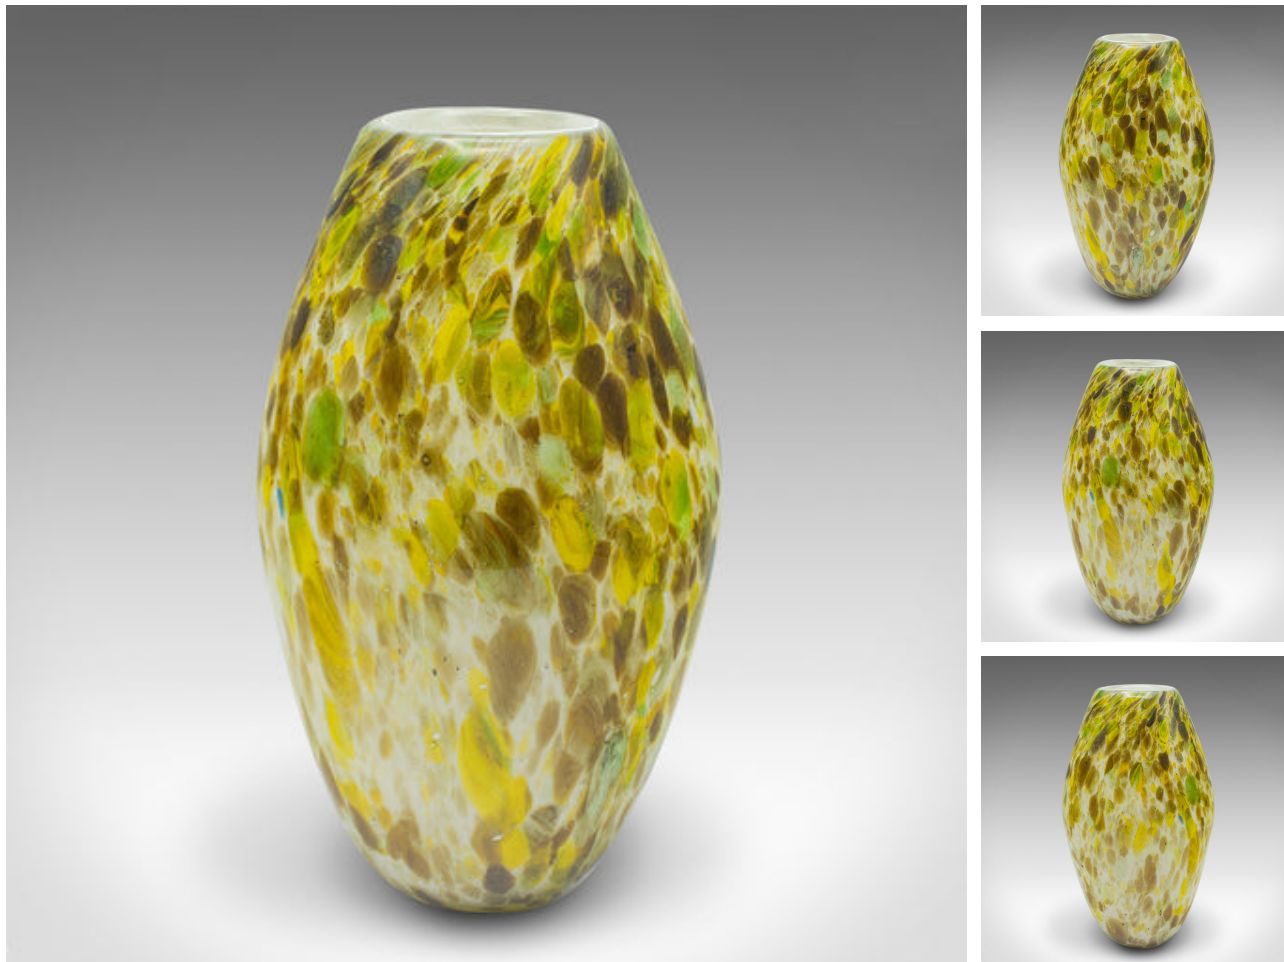

Vintage Flower Vase, English, Art Glass, Decorative, Ovoid, Mid Century, C.1960

**DESCRIPTION**

Our Stock # 24224

This is a vintage flower vase. An English, art glass decorative ovoid pot, dating to the mid 20th century, circa 1960.

- Fascinating colour palette and application
- Displays a desirable aged patina and in good order
- Blown glass in ovoid form, with white interior sleeve
- Palette of green and yellows in a, distinctive dappled effect

This is a charming vintage flower vase with fine colour and eye-catching finish. Delivered ready to display.

Search [London Fine for #24224](#) , or scan the QR code for more photos and details

**DIMENSIONS**

Max Width: 14cm (5.5")

Max Depth: 14cm (5.5")

Max Height: 27.5cm (10.75")

Opening Diameter: 5.5cm (2.25")

**LIST PRICE**

£785.00