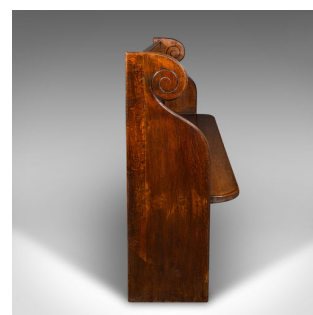

Antique Panelled Church Pew, English, Oak Bench, Ecclesiastic, Victorian, C.1850

DESCRIPTION

Our Stock # 24426

This is an antique 3 panelled church pew. An English, oak bench with ecclesiastic taste, dating to the early Victorian period, circa 1850.

- Superb in proportion and finish, with distinctive serpentine curvature
- Displays a desirable aged patina and in very good order
- Select oak shows fine grain interest and an abundance of medullary rays
- Beautiful, deep caramel hues beam beneath a wax polish finish
- Fascinating scrolled flourishes adorn the shaped wing backs
- Comfortable seating for three, with a field panel back rest
- Free standing upon a pair of stile legs - the generous space beneath ideal for storage
- Would grace a wide sun trap window, entrance hall or waiting room

This is a superb antique pew, with beautiful stocks and rich colour. Ideal for an institution, a hallway or as a fine window seat. Solid joints and construction, delivered ready for use.

Search [London Fine for #24426](#) , or scan the QR code for more photos and details