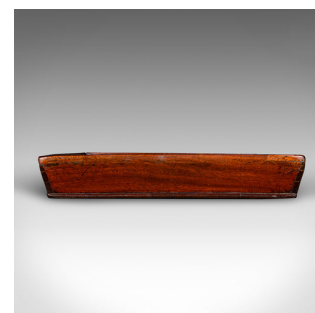

## Large Antique Butler's Polishing Tray, English, Serving, Afternoon Tea, Georgian

### DESCRIPTION

Our Stock # 18.9198

This is a large antique butler's polishing tray. An English, mahogany serving tray, dating to the Georgian period, circa 1800.

- Generously sized and with appealing, deep sides
- Displays a desirable aged patina and in good order
- Select stocks present fine grain interest and deep caramel hues
- Tapered sides offer a deep, secure proportion and charming heart-shape grasps
- Dressed to the base with a protective faux leather cushion pad

This is an appealing antique butler's polishing tray, with a pleasingly large size and distinctive heart grasps. Delivered ready to serve.

Search [London Fine for #18.9198](#), or scan the QR code for more photos and details

### DIMENSIONS

Max Width: 59.5cm (23.5")

Max Depth: 44cm (17.25")

Max Height: 7.5cm (3")