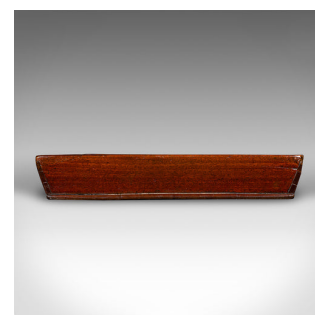

## Large Antique Butler's Polishing Tray, English, Serving, Afternoon Tea, Georgian

### DESCRIPTION

Our Stock # 18.9198

This is a large antique butler's polishing tray. An English, mahogany serving tray, dating to the Georgian period, circa 1800.

- Generously sized and with appealing, deep sides
- Displays a desirable aged patina and in good order
- Select stocks present fine grain interest and deep caramel hues
- Tapered sides offer a deep, secure proportion and charming heart-shape grasps
- Dressed to the base with a protective faux leather cushion pad

This is an appealing antique butler's polishing tray, with a pleasingly large size and distinctive heart grasps. Delivered ready to serve.

Search [London Fine for #18.9198](#), or scan the QR code for more photos and details

### DIMENSIONS

Max Width: 59.5cm (23.5")

Max Depth: 44cm (17.25")

Max Height: 7.5cm (3")