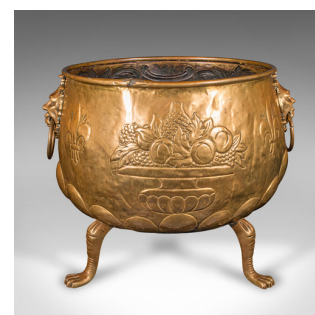

Large Antique Log Basket, English Brass, Decorative Fireside Coal Store, Regency

**DESCRIPTION**

Our Stock # 18.9873

This is a large antique log basket. An English, brass decorative fireside store with Continental taste, dating to the Regency period, circa 1820.

- Superb country house proportion with a wonderful decorative nature
- Displays a desirable aged patina, in good original order throughout
- Substantial brass form presents appealing golden hues
- Suitable for all fuel types, from logs to coal, with a pleasingly clean interior
- Continental taste to the decorative relief adorning the front and rear
- Figural scene to the fore, whilst the rear is accentuated with a bountiful fruit basket
- Striking Green man masks with loop handles to each side
- Standing upon a trio of paw feet with detail to knees

This is a fascinating antique log basket, with generous proportion and fine decorative appeal. Delivered ready for the fireside.

Search [London Fine for #18.9873](#), or scan the QR code for more photos and details

**DIMENSIONS**

Max Width: 59cm (23.25")  
Max Depth: 53cm (20.75")  
Max Height: 50cm (19.75")

**LIST PRICE**

£1,750.00