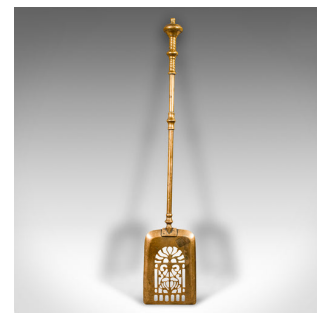

Trio of Antique Fire Tools, English Brass, Companion Set, Georgian, Circa 1800

DESCRIPTION

Our Stock # 24208

This is a trio of antique fire tools. An English brass and cast iron companion set with shovel, poker and tongs, dating to the Georgian period, circa 1800.

- <li class="p1">Fine Georgian companion set of useful size, with superb colour
-

This is a superb trio of antique fire tools, suitable for all fuel types and a graceful addition to the fireplace. Delivered ready to use.

Search [London Fine for #24208](#) , or scan the QR code for more photos and details

DIMENSIONS

- Shovel Width: 13cm (5")
- Shovel Depth: 4.4cm (1.75")
- Shovel Length: 70.5cm (27.75")
- Tongs Width: 10.5cm (4.25")
- Tongs Depth: 5cm (2")
- Tongs Length: 70cm (27.5")
- Poker Width: 5cm (2")
- Poker Depth: 5cm (2")
- Poker Height: 71.5cm (28.25")