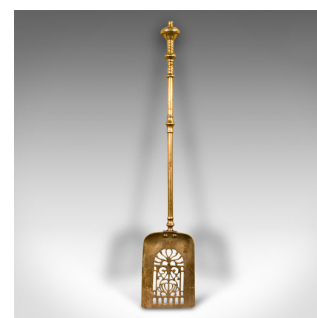

Trio of Antique Fire Tools, English Brass, Companion Set, Georgian, Circa 1800

DESCRIPTION

Our Stock # 24208

This is a trio of antique fire tools. An English brass and cast iron companion set with shovel, poker and tongs, dating to the Georgian period, circa 1800.

- <li class="p1">Fine Georgian companion set of useful size, with superb colour
-

This is a superb trio of antique fire tools, suitable for all fuel types and a graceful addition to the fireplace. Delivered ready to use.

Search [London Fine for #24208](#) , or scan the QR code for more photos and details

DIMENSIONS

- Shovel Width: 13cm (5")
- Shovel Depth: 4.4cm (1.75")
- Shovel Length: 70.5cm (27.75")
- Tongs Width: 10.5cm (4.25")
- Tongs Depth: 5cm (2")
- Tongs Length: 70cm (27.5")
- Poker Width: 5cm (2")
- Poker Depth: 5cm (2")
- Poker Height: 71.5cm (28.25")