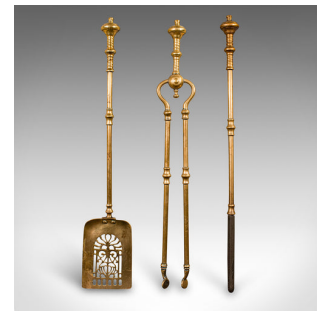

Trio of Antique Fire Tools, English Brass, Companion Set, Georgian, Circa 1800

DESCRIPTION

Our Stock # 24208

This is a trio of antique fire tools. An English brass and cast iron companion set with shovel, poker and tongs, dating to the Georgian period, circa 1800.

- <li class="p1">Fine Georgian companion set of useful size, with superb colour
-

This is a superb trio of antique fire tools, suitable for all fuel types and a graceful addition to the fireplace. Delivered ready to use.

Search [London Fine for #24208](#) , or scan the QR code for more photos and details

DIMENSIONS

- Shovel Width: 13cm (5")
- Shovel Depth: 4.4cm (1.75")
- Shovel Length: 70.5cm (27.75")
- Tongs Width: 10.5cm (4.25")
- Tongs Depth: 5cm (2")
- Tongs Length: 70cm (27.5")
- Poker Width: 5cm (2")
- Poker Depth: 5cm (2")
- Poker Height: 71.5cm (28.25")