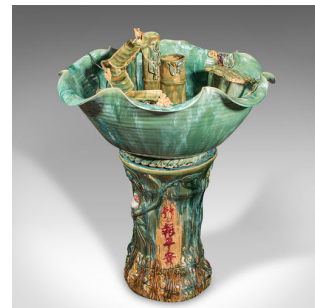

## Large Vintage Indoor Water Feature, Chinese Ceramic, Fish Bowl, Art Deco Revival

### DESCRIPTION

Our Stock # 24174

This is a large vintage indoor water feature. A Chinese, ceramic fish bowl on pedestal in Art Deco revival taste, dating to the late 20th century, circa 1980.

- <li class="p1">Add the gentle lilt of babbling water to your lounge or conservatory
- <li class="p1">Displays a desirable aged patina throughout and in working order
- <li class="p1">Substantial ceramic finished in an appealing green hue beneath a light glaze
- <li class="p1">In two pieces, with the wide, fluted bowl above a decorative pedestal base