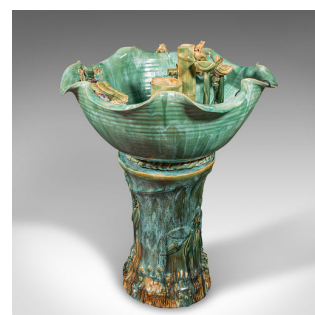

## Large Vintage Indoor Water Feature, Chinese Ceramic, Fish Bowl, Art Deco Revival

### DESCRIPTION

Our Stock # 24174

This is a large vintage indoor water feature. A Chinese, ceramic fish bowl on pedestal in Art Deco revival taste, dating to the late 20th century, circa 1980.

- <li class="p1">Add the gentle lilt of babbling water to your lounge or conservatory
- <li class="p1">Displays a desirable aged patina throughout and in working order
- <li class="p1">Substantial ceramic finished in an appealing green hue beneath a light glaze
- <li class="p1">In two pieces, with the wide, fluted bowl above a decorative pedestal base

- <li class="p1">Bamboo effect water flight cascades from an ornamental frog
- <li class="p1">Across three levels, the water collects in the generous bowl
- <li class="p1">Built-in water pump recycles the liquid back through the process
- <li class="p1">Dressed with a British Standards compliant, 3-pin plug (UK Type G)