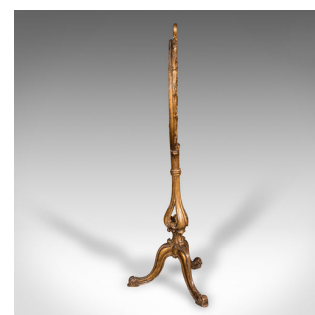

Antique Pole Screen, English, Giltwood, Glass, Fireside Reflector, Regency, 1820

DESCRIPTION

Our Stock # 18.9955

This is an antique pole screen. An English, giltwood and glass fireside reflector, dating to the Regency period, circa 1820.

- <li class="p1">Fine Regency craftsmanship with a Dutch influence to the decor
- <li class="p1">Displays a desirable aged patina and in good order - small tear to rear
- <li class="p1">Giltwood frame bedazzles with warm golden tones
- <li class="p1">Screen print scene presented behind quality glass

- <li class="p1">Beautiful oval screen, with a decorative surround and prominent surmount
- <li class="p1">Adorned with relief flowerheads, the leaves sprouting outwards
- <li class="p1">Blue and black palette to the screen decor, with an ornate foliate bouquet

<li class="p1">Screen raised upon a distinctive upright, with fluted detail at the intersection of the frame

<li class="p1">Superb arcaded bulb with double scroll motif, above the trio of legs

Search [London Fine for #18.9955](#) , or scan the QR code for more photos and details