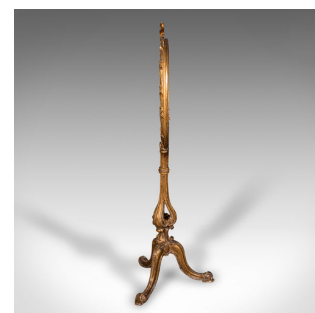

Antique Pole Screen, English, Giltwood, Glass, Fireside Reflector, Regency, 1820

DESCRIPTION

Our Stock # 18.9955

This is an antique pole screen. An English, giltwood and glass fireside reflector, dating to the Regency period, circa 1820.

- <li class="p1">Fine Regency craftsmanship with a Dutch influence to the decor
- <li class="p1">Displays a desirable aged patina and in good order - small tear to rear
- <li class="p1">Giltwood frame bedazzles with warm golden tones
- <li class="p1">Screen print scene presented behind quality glass

- <li class="p1">Beautiful oval screen, with a decorative surround and prominent surmount
- <li class="p1">Adorned with relief flowerheads, the leaves sprouting outwards
- <li class="p1">Blue and black palette to the screen decor, with an ornate foliate bouquet

<li class="p1">Screen raised upon a distinctive upright, with fluted detail at the intersection of the frame

<li class="p1">Superb arcaded bulb with double scroll motif, above the trio of legs

Search [London Fine for #18.9955](#) , or scan the QR code for more photos and details