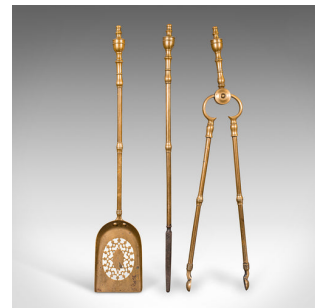

Trio Of Antique Fire Tools, English, Brass, Fireside Companion Set, Victorian

DESCRIPTION

Our Stock # 24209

This is a trio of antique fire tools. An English, brass fireside companion set, dating to the early Victorian period, circa 1850.

- <li class="p1">Appealing Early Victorian set, with three pleasingly weighted tools
- <li class="p1">Displaying a desirable aged patina and in good order throughout
- <li class="p1">Each tool crafted from quality brass with bright golden hues
- <li class="p1">Fine tools for accessorising a grand fireplace

- <li class="p1">Superb pierced fretwork accentuates the coal shovel
- <li class="p1">Shovel mounted to the handle with bold brass rivets
- <li class="p1">The tongs articulate upon a circular pivot below the turned handle
- <li class="p1">Fire poker replete with a cast iron, four-sided tip

DIMENSIONS

- Shovel Width: 11cm (4.25")
- Shovel Depth: 3cm (1.25")
- Shovel Height: 61cm (24")
- Tongs Width: 15cm (6")
- Tongs Depth: 3cm (1.25")
- Tongs Height: 61cm (24")
- Poker Diameter: 3cm (1.25")
- Poker Height: 61.5cm (24.25")