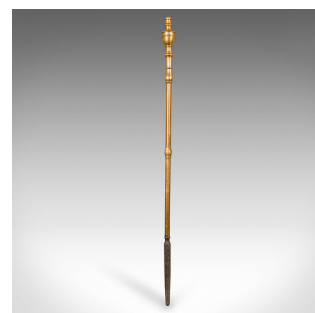

Trio Of Antique Fire Tools, English, Brass, Fireside Companion Set, Victorian

DESCRIPTION

Our Stock # 24209

This is a trio of antique fire tools. An English, brass fireside companion set, dating to the early Victorian period, circa 1850.

- <li class="p1">Appealing Early Victorian set, with three pleasingly weighted tools
- <li class="p1">Displaying a desirable aged patina and in good order throughout
- <li class="p1">Each tool crafted from quality brass with bright golden hues
- <li class="p1">Fine tools for accessorising a grand fireplace

- <li class="p1">Superb pierced fretwork accentuates the coal shovel
- <li class="p1">Shovel mounted to the handle with bold brass rivets
- <li class="p1">The tongs articulate upon a circular pivot below the turned handle
- <li class="p1">Fire poker replete with a cast iron, four-sided tip

DIMENSIONS

- Shovel Width: 11cm (4.25")
- Shovel Depth: 3cm (1.25")
- Shovel Height: 61cm (24")
- Tongs Width: 15cm (6")
- Tongs Depth: 3cm (1.25")
- Tongs Height: 61cm (24")
- Poker Diameter: 3cm (1.25")
- Poker Height: 61.5cm (24.25")