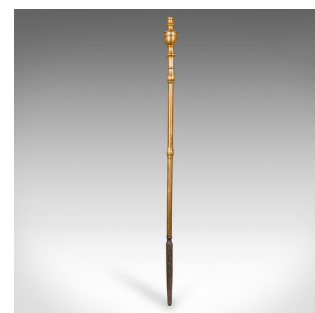

Trio Of Antique Fire Tools, English, Brass, Fireside Companion Set, Victorian

DESCRIPTION

Our Stock # 24209

This is a trio of antique fire tools. An English, brass fireside companion set, dating to the early Victorian period, circa 1850.

- <li class="p1">Appealing Early Victorian set, with three pleasingly weighted tools
- <li class="p1">Displaying a desirable aged patina and in good order throughout
- <li class="p1">Each tool crafted from quality brass with bright golden hues
- <li class="p1">Fine tools for accessorising a grand fireplace

- <li class="p1">Superb pierced fretwork accentuates the coal shovel
- <li class="p1">Shovel mounted to the handle with bold brass rivets
- <li class="p1">The tongs articulate upon a circular pivot below the turned handle
- <li class="p1">Fire poker replete with a cast iron, four-sided tip

DIMENSIONS

- Shovel Width: 11cm (4.25")
- Shovel Depth: 3cm (1.25")
- Shovel Height: 61cm (24")
- Tongs Width: 15cm (6")
- Tongs Depth: 3cm (1.25")
- Tongs Height: 61cm (24")
- Poker Diameter: 3cm (1.25")
- Poker Height: 61.5cm (24.25")