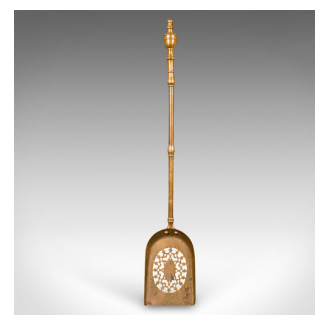

Trio Of Antique Fire Tools, English, Brass, Fireside Companion Set, Victorian

DESCRIPTION

Our Stock # 24209

This is a trio of antique fire tools. An English, brass fireside companion set, dating to the early Victorian period, circa 1850.

- <li class="p1">Appealing Early Victorian set, with three pleasingly weighted tools
- <li class="p1">Displaying a desirable aged patina and in good order throughout
- <li class="p1">Each tool crafted from quality brass with bright golden hues
- <li class="p1">Fine tools for accessorising a grand fireplace

- <li class="p1">Superb pierced fretwork accentuates the coal shovel
- <li class="p1">Shovel mounted to the handle with bold brass rivets
- <li class="p1">The tongs articulate upon a circular pivot below the turned handle
- <li class="p1">Fire poker replete with a cast iron, four-sided tip

This is a delightful trio of antique fire tools, an appealing companion set for the grander fireplace. Delivered ready for the home.

Search [London Fine for #24209](#) , or scan the QR code for more photos and details