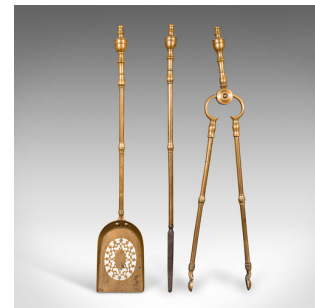

Trio Of Antique Fire Tools, English, Brass, Fireside Companion Set, Victorian

DESCRIPTION

Our Stock # 24209

This is a trio of antique fire tools. An English, brass fireside companion set, dating to the early Victorian period, circa 1850.

- <li class="p1">Appealing Early Victorian set, with three pleasingly weighted tools
- <li class="p1">Displaying a desirable aged patina and in good order throughout
- <li class="p1">Each tool crafted from quality brass with bright golden hues
- <li class="p1">Fine tools for accessorising a grand fireplace

- <li class="p1">Superb pierced fretwork accentuates the coal shovel
- <li class="p1">Shovel mounted to the handle with bold brass rivets
- <li class="p1">The tongs articulate upon a circular pivot below the turned handle
- <li class="p1">Fire poker replete with a cast iron, four-sided tip

DIMENSIONS

- Shovel Width: 11cm (4.25")
- Shovel Depth: 3cm (1.25")
- Shovel Height: 61cm (24")
- Tongs Width: 15cm (6")
- Tongs Depth: 3cm (1.25")
- Tongs Height: 61cm (24")
- Poker Diameter: 3cm (1.25")
- Poker Height: 61.5cm (24.25")