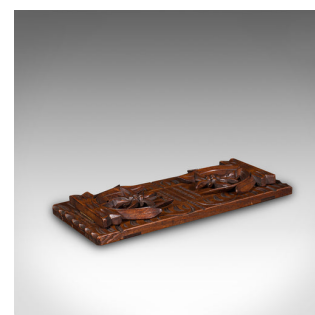

Antique Carved Bookslide, Continental, Fruitwood, Extending Book Rest, Edwardian

DESCRIPTION

Our Stock # 24348

This is an antique carved bookslide. A Continental, fruitwood extending book rest, dating to the Edwardian period, circa 1910.

- <li class="p1">Distinctive appearance to this charming book slide
- <li class="p1">Displays a desirable aged patina and in good order
- <li class="p1">Fruitwood stocks present deep caramel hues throughout
- <li class="p1">Extends from each end, to accommodate more favourite titles
- <li class="p1">Carved, folding ends represent a flowerhead within a horseshoe shape
- <li class="p1">Engraved with the word Chillon - possible allusion to the Swiss Chateau frequented by Byron

This is a fascinating antique carved bookslide, with a pleasingly carved appearance. Delivered ready to enjoy.

Search [London Fine for #24348](#) , or scan the QR code for more photos and details

DIMENSIONS

- Standard Width: 31cm (12.25")
- Standard Depth: 13.5cm (5.25")
- Standard Height: 12cm (4.75")
- Extended Width: 47cm (18.5")
- Standard Internal Width: 27.5cm (10.75")
- Extended Internal Width: 43.5cm (17.25")