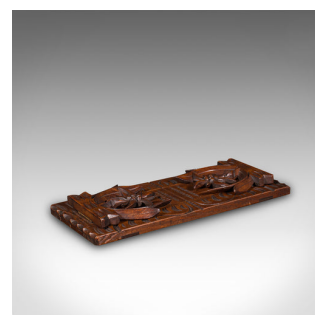

Antique Carved Bookslide, Continental, Fruitwood, Extending Book Rest, Edwardian

DESCRIPTION

Our Stock # 24348

This is an antique carved bookslide. A Continental, fruitwood extending book rest, dating to the Edwardian period, circa 1910.

- <li class="p1">Distinctive appearance to this charming book slide
- <li class="p1">Displays a desirable aged patina and in good order
- <li class="p1">Fruitwood stocks present deep caramel hues throughout
- <li class="p1">Extends from each end, to accommodate more favourite titles
- <li class="p1">Carved, folding ends represent a flowerhead within a horseshoe shape
- <li class="p1">Engraved with the word Chillon - possible allusion to the Swiss Chateau frequented by Byron

This is a fascinating antique carved bookslide, with a pleasingly carved appearance. Delivered ready to enjoy.

Search [London Fine for #24348](#) , or scan the QR code for more photos and details

DIMENSIONS