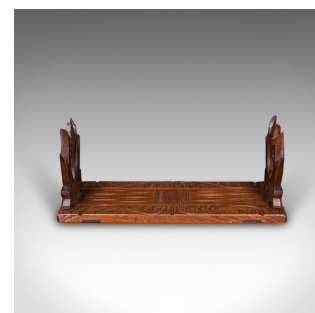

Antique Carved Bookslide, Continental, Fruitwood, Extending Book Rest, Edwardian

DESCRIPTION

Our Stock # 24348

This is an antique carved bookslide. A Continental, fruitwood extending book rest, dating to the Edwardian period, circa 1910.

- <li class="p1">Distinctive appearance to this charming book slide
- <li class="p1">Displays a desirable aged patina and in good order
- <li class="p1">Fruitwood stocks present deep caramel hues throughout
- <li class="p1">Extends from each end, to accommodate more favourite titles
- <li class="p1">Carved, folding ends represent a flowerhead within a horseshoe shape
- <li class="p1">Engraved with the word Chillon - possible allusion to the Swiss Chateau frequented by Byron

This is a fascinating antique carved bookslide, with a pleasingly carved appearance. Delivered ready to enjoy.

Search [London Fine for #24348](#) , or scan the QR code for more photos and details

DIMENSIONS

- Standard Width: 31cm (12.25")
- Standard Depth: 13.5cm (5.25")
- Standard Height: 12cm (4.75")
- Extended Width: 47cm (18.5")
- Standard Internal Width: 27.5cm (10.75")
- Extended Internal Width: 43.5cm (17.25")