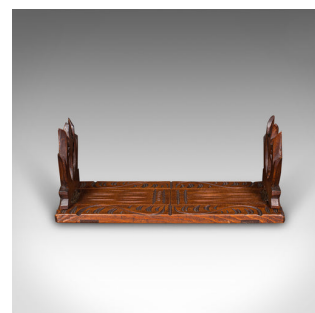

Antique Carved Bookslide, Continental, Fruitwood, Extending Book Rest, Edwardian

DESCRIPTION

Our Stock # 24348

This is an antique carved bookslide. A Continental, fruitwood extending book rest, dating to the Edwardian period, circa 1910.

- <li class="p1">Distinctive appearance to this charming book slide
- <li class="p1">Displays a desirable aged patina and in good order
- <li class="p1">Fruitwood stocks present deep caramel hues throughout
- <li class="p1">Extends from each end, to accommodate more favourite titles
- <li class="p1">Carved, folding ends represent a flowerhead within a horseshoe shape
- <li class="p1">Engraved with the word Chillon - possible allusion to the Swiss Chateau frequented by Byron

This is a fascinating antique carved bookslide, with a pleasingly carved appearance. Delivered ready to enjoy.

Search [London Fine for #24348](#) , or scan the QR code for more photos and details

DIMENSIONS