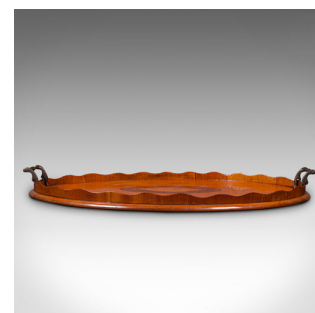

Antique Butler's Serving Tray, English Satinwood, Afternoon Tea Platter, Regency

DESCRIPTION

Our Stock # 24460

This is an antique butler's serving tray. An English, satinwood and boxwood afternoon tea platter, dating to the Regency period, circa 1820.

- <li class="p1">Attractive tray for serving guests, graced with Regency period elegance
- <li class="p1">Displays a desirable aged patina and in good order throughout
- <li class="p1">Satinwood stocks present fine grain interest and vibrant caramel hues
- <li class="p1">Centrepiece boxwood scallop shell motif set within an oval medallion
- <li class="p1">Distinctive wavy edge to tray, dressed with rolled carry handles to each end
- <li class="p1">Finished with a tactile dappled leather protective pad to the base

This is a striking antique butler's serving tray, with a quality appearance and generously sized. Solid joints and construction, delivered ready to serve.

Search [London Fine for #24460](#) , or scan the QR code for more photos and details

DIMENSIONS

- Max Width: 58.5cm (23")
- Max Depth: 38.5cm (15.25")
- Max Height: 5.5cm (2.25")
- Internal Width: 55.5cm (21.75")
- Internal Depth: 35.5cm (14")
- Internal Height: 2cm (.75")