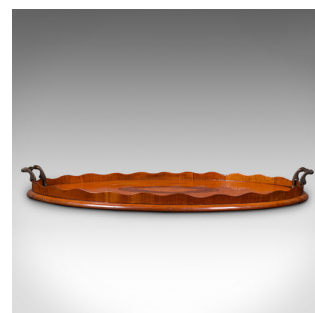

Antique Butler's Serving Tray, English Satinwood, Afternoon Tea Platter, Regency

DESCRIPTION

Our Stock # 24460

This is an antique butler's serving tray. An English, satinwood and boxwood afternoon tea platter, dating to the Regency period, circa 1820.

- Attractive tray for serving guests, graced with Regency period elegance
- Displays a desirable aged patina and in good order throughout
- Satinwood stocks present fine grain interest and vibrant caramel hues
- Centrepiece boxwood scallop shell motif set within an oval medallion
- Distinctive wavy edge to tray, dressed with rolled carry handles to each end
- Finished with a tactile dappled leather protective pad to the base

This is a striking antique butler's serving tray, with a quality appearance and generously sized. Solid joints and construction, delivered ready to serve.

Search [London Fine for #24460](#) , or scan the QR code for more photos and details

DIMENSIONS

- Max Width: 58.5cm (23")
- Max Depth: 38.5cm (15.25")
- Max Height: 5.5cm (2.25")
- Internal Width: 55.5cm (21.75")
- Internal Depth: 35.5cm (14")
- Internal Height: 2cm (.75")