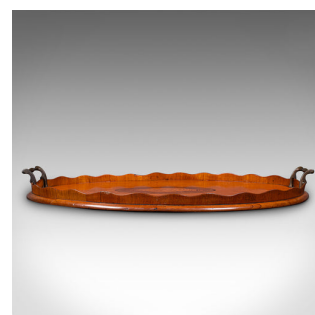

Antique Butler's Serving Tray, English Satinwood, Afternoon Tea Platter, Regency

DESCRIPTION

Our Stock # 24460

This is an antique butler's serving tray. An English, satinwood and boxwood afternoon tea platter, dating to the Regency period, circa 1820.

- Attractive tray for serving guests, graced with Regency period elegance
- Displays a desirable aged patina and in good order throughout
- Satinwood stocks present fine grain interest and vibrant caramel hues
- Centrepiece boxwood scallop shell motif set within an oval medallion
- Distinctive wavy edge to tray, dressed with rolled carry handles to each end
- Finished with a tactile dappled leather protective pad to the base

This is a striking antique butler's serving tray, with a quality appearance and generously sized. Solid joints and construction, delivered ready to serve.

Search [London Fine for #24460](#) , or scan the QR code for more photos and details

DIMENSIONS

- Max Width: 58.5cm (23")
- Max Depth: 38.5cm (15.25")
- Max Height: 5.5cm (2.25")
- Internal Width: 55.5cm (21.75")
- Internal Depth: 35.5cm (14")
- Internal Height: 2cm (.75")