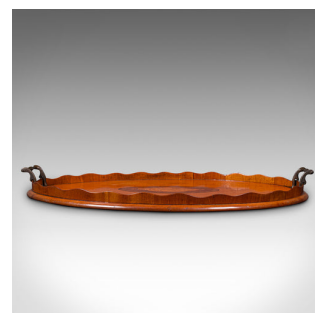

## Antique Butler's Serving Tray, English Satinwood, Afternoon Tea Platter, Regency

### DESCRIPTION

Our Stock # 24460

This is an antique butler's serving tray. An English, satinwood and boxwood afternoon tea platter, dating to the Regency period, circa 1820.

- <li class="p1">Attractive tray for serving guests, graced with Regency period elegance
- <li class="p1">Displays a desirable aged patina and in good order throughout
- <li class="p1">Satinwood stocks present fine grain interest and vibrant caramel hues
- <li class="p1">Centrepiece boxwood scallop shell motif set within an oval medallion
- <li class="p1">Distinctive wavy edge to tray, dressed with rolled carry handles to each end
- <li class="p1">Finished with a tactile dappled leather protective pad to the base

This is a striking antique butler's serving tray, with a quality appearance and generously sized. Solid joints and construction, delivered ready to serve.

Search [London Fine for #24460](#) , or scan the QR code for more photos and details

### DIMENSIONS

- Max Width: 58.5cm (23")
- Max Depth: 38.5cm (15.25")
- Max Height: 5.5cm (2.25")
- Internal Width: 55.5cm (21.75")
- Internal Depth: 35.5cm (14")
- Internal Height: 2cm (.75")