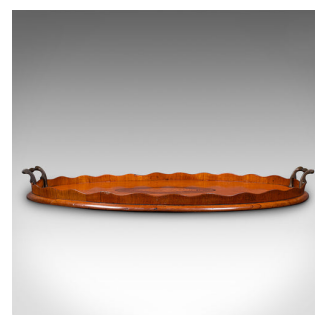

## Antique Butler's Serving Tray, English Satinwood, Afternoon Tea Platter, Regency

### DESCRIPTION

Our Stock # 24460

This is an antique butler's serving tray. An English, satinwood and boxwood afternoon tea platter, dating to the Regency period, circa 1820.

- <li class="p1">Attractive tray for serving guests, graced with Regency period elegance
- <li class="p1">Displays a desirable aged patina and in good order throughout
- <li class="p1">Satinwood stocks present fine grain interest and vibrant caramel hues
- <li class="p1">Centrepiece boxwood scallop shell motif set within an oval medallion
- <li class="p1">Distinctive wavy edge to tray, dressed with rolled carry handles to each end
- <li class="p1">Finished with a tactile dappled leather protective pad to the base

This is a striking antique butler's serving tray, with a quality appearance and generously sized. Solid joints and construction, delivered ready to serve.

Search [London Fine for #24460](#) , or scan the QR code for more photos and details

### DIMENSIONS

- Max Width: 58.5cm (23")
- Max Depth: 38.5cm (15.25")
- Max Height: 5.5cm (2.25")
- Internal Width: 55.5cm (21.75")
- Internal Depth: 35.5cm (14")
- Internal Height: 2cm (.75")