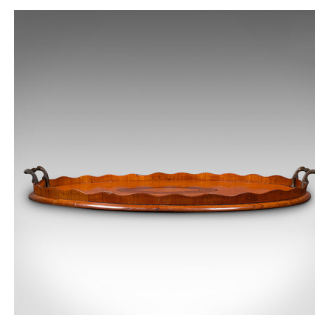

Antique Butler's Serving Tray, English Satinwood, Afternoon Tea Platter, Regency

DESCRIPTION

Our Stock # 24460

This is an antique butler's serving tray. An English, satinwood and boxwood afternoon tea platter, dating to the Regency period, circa 1820.

- <li class="p1">Attractive tray for serving guests, graced with Regency period elegance
- <li class="p1">Displays a desirable aged patina and in good order throughout
- <li class="p1">Satinwood stocks present fine grain interest and vibrant caramel hues
- <li class="p1">Centrepiece boxwood scallop shell motif set within an oval medallion
- <li class="p1">Distinctive wavy edge to tray, dressed with rolled carry handles to each end
- <li class="p1">Finished with a tactile dappled leather protective pad to the base

This is a striking antique butler's serving tray, with a quality appearance and generously sized. Solid joints and construction, delivered ready to serve.

Search [London Fine for #24460](#) , or scan the QR code for more photos and details

DIMENSIONS

- Max Width: 58.5cm (23")
- Max Depth: 38.5cm (15.25")
- Max Height: 5.5cm (2.25")
- Internal Width: 55.5cm (21.75")
- Internal Depth: 35.5cm (14")
- Internal Height: 2cm (.75")