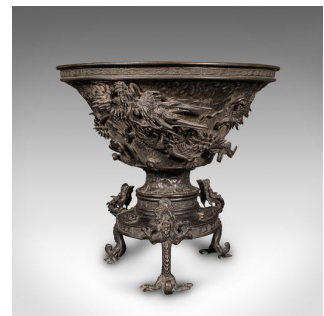

Antique Censer Bowl, Japanese, Bronze, Incense Burner, Dragon, Edo, Victorian

DESCRIPTION

Our Stock # 24407

This is an antique censer bowl. A Japanese, bronze incense burner with dragon motif, dating to the early Victorian period, circa 1850.

- <li class="p1">Striking Edo period (1603 - 1868) censer, with prominent dragon relief
- <li class="p1">Displays a desirable aged patina and in original order
- <li class="p1">Substantial bronze presents deep tonality with flourishes of verdigris
- <li class="p1">Two piece form, with the tapering bowl resting inside the three legged stand

- <li class="p1">Good weight in the hand at 3.65kg (8.04 lb)
- <li class="p1">Generously sized internal diameter of 13.5cm (5.25")
- <li class="p1">Stands upon a trio of shaped Dragon form legs
- <li class="p1">Character mark in relief to the base of the upper dish

DIMENSIONS

- Max Width: 23.5cm (9.25")
- Max Depth: 23.5cm (9.25")
- Max Height: 21.5cm (8.5")
- Internal Diameter: 13.5cm (5.25")

LIST PRICE

£2,250.00