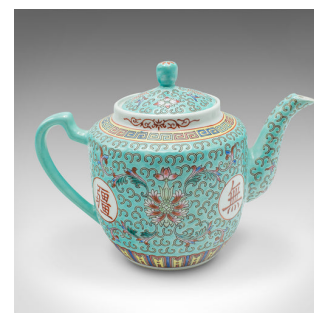

Contemporary Mun Shou Longevity Tea Set, Chinese, Ceramic, Teapot, Famille Rose

DESCRIPTION

Our Stock # 24410

This is a contemporary Mun Shou Longevity tea set. A Chinese, ceramic teapot and teacup service in Famille Rose taste.

- Charming contemporary tea service with superb colour

- Displays a desirable clean order throughout

- White ceramic with an appealing turquoise ground

- Famille rose decoration accentuated with red and green hues

This is an appealingly decorative contemporary Mun Shou Longevity tea set, with superb colour and traditional Chinese taste. Delivered ready to serve.

DIMENSIONS

Set Width: 25cm (9.75")

Set Depth: 25cm (9.75")

Set Height: 16.5cm (6.5")

Teapot Width: 12cm (4.75")

Teapot Depth: 23cm (9")

Teapot Height: 15.5cm (6")

Tray Diameter: 25cm (9.75")

LIST PRICE

£795.00

Search [London Fine for #24410](#) , or scan the QR code for more photos and details