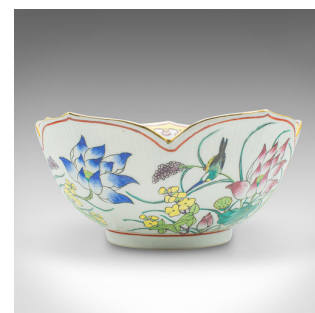

Vintage Leaf Form Fruit Bowl, Chinese, Ceramic, Dish, Lotus Flower, Art Deco

DESCRIPTION

Our Stock # 24468
This is a vintage leaf form fruit bowl. A Chinese, ceramic decorative dish with lotus flower motif, dating to the Art Deco period, circa 1940.

- <li class="p1">Enticingly formed bowl, accentuated with wonderful decor
- <li class="p1">Displays a desirable aged patina and in good order
- <li class="p1">White ceramic with a distinctive petal shaped rim
- <li class="p1">Subtle ribbed finish to each petal catching the light

- <li class="p1">Colourful bird and foliate motif decorates throughout
- <li class="p1">Blossoming Lotus flower adorns the wide bowl interior
- <li class="p1">Striking yellow border alongside vibrant pink and green hues
- <li class="p1">Replete with red character mark to the base

This is a superb vintage leaf form fruit bowl, presenting a treat of Late Art Deco taste. Delivered ready to display.

Search [London Fine for #24468](#) , or scan the QR code for more photos and details