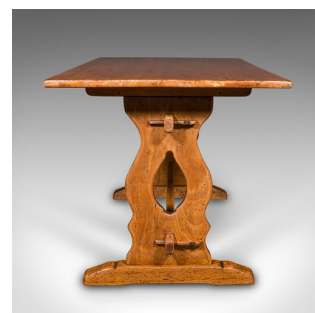

Antique Country Kitchen Table, English, 4 Seater, Breakfast, Supper, Victorian

DESCRIPTION

Our Stock # 18.9850

This is an antique country kitchen table. An English, fruitwood and pine 4 seat breakfast or supper table, dating to the Victorian period and later, circa 1880.

- <li class="p1">Attractive example - a delightful addition to a country kitchen
-

- <li class="p1">Single piece, 1' thick tabletop graced with fine figuring
-

This is a delightful antique country kitchen table, with a charmingly rural, traditional English appeal. Solid joints and construction, delivered ready for the home.

Search [London Fine for #18.9850](#) , or scan the QR code for more photos and details

DIMENSIONS

- Max Width: 137cm (54")
- Max Depth: 76.5cm (30")
- Max Height: 73.5cm (29")
- Kneehole Height: 71cm (28")