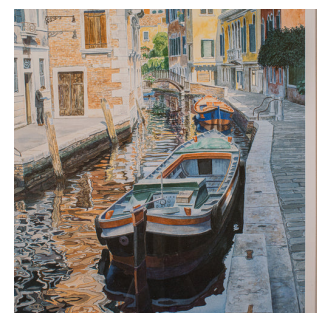

# Contemporary Venetian Canal Print, English, Framed, Limited Edition, Hand Signed

## DESCRIPTION

Our Stock # 24444

This is a contemporary Venetian canal print. An English, framed limited edition signed by the artist, circa 2000.

<li class="p1">Classic Venetian canal scene, individually numbered within a limited print run

<li class="p1">Displaying a desirable contemporary patina and in a quality golden frame

<li class="p1">Printed on quality paper stock with a high resolution reproduction

<li class="p1">Dressed to the rear with mounting cord for ease of hanging

<li class="p1">A duo of boats occupy the foreground, with a single figure reading at the side

<li class="p1">Superb reflections within the canal, mirroring the distinctive Venetian architecture

<li class="p1">Handwritten with number 184 of 475 to the bottom left corner