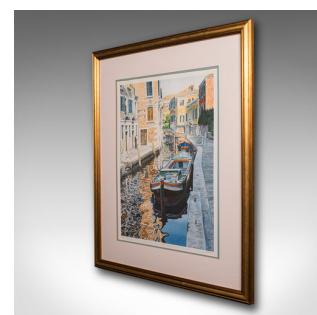

# Contemporary Venetian Canal Print, English, Framed, Limited Edition, Hand Signed

## DESCRIPTION

Our Stock # 24444

This is a contemporary Venetian canal print. An English, framed limited edition signed by the artist, circa 2000.

<li class="p1">Classic Venetian canal scene, individually numbered within a limited print run

<li class="p1">Displaying a desirable contemporary patina and in a quality golden frame

<li class="p1">Printed on quality paper stock with a high resolution reproduction

<li class="p1">Dressed to the rear with mounting cord for ease of hanging

<li class="p1">Titled 'Lost in Venice' and signed by the artist in pencil as Millwood

This is a charming contemporary Venetian canal print, with an attractive rendition of this popular location. Delivered ready to display