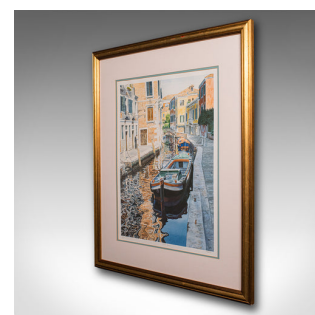

## Contemporary Venetian Canal Print, English, Framed, Limited Edition, Hand Signed

### DESCRIPTION

Our Stock # 24444

This is a contemporary Venetian canal print. An English, framed limited edition signed by the artist, circa 2000.

- Classic Venetian canal scene, individually numbered within a limited print run
- Displaying a desirable contemporary patina and in a quality golden frame
- Printed on quality paper stock with a high resolution reproduction
- Dressed to the rear with mounting cord for ease of hanging
- A duo of boats occupy the foreground, with a single figure reading at the side
- Superb reflections within the canal, mirroring the distinctive Venetian architecture
- Handwritten with number 184 of 475 to the bottom left corner
- Titled 'Lost in Venice' and signed by the artist in pencil as Millwood

This is a charming contemporary Venetian canal print, with an attractive rendition of this popular location. Delivered ready to display.

Search [London Fine for #24444](#) , or scan the QR code for more photos and details

### DIMENSIONS

Max Width: 64cm (25.25")

Max Depth: 2cm (.75")

Max Height: 76.5cm (30")

Print Width: 40.5cm (16")

Print Height: 53.5cm (21")