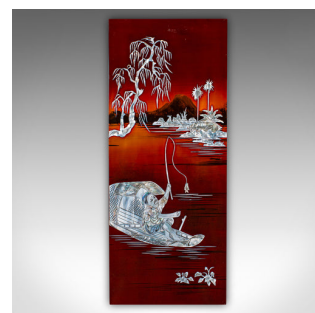

Vintage Set Of Wall Panels, Chinese, Lacquer, Mother of Pearl, Oriental Display

DESCRIPTION

Our Stock # 24371

This is a vintage set of decorative wall panels. A Chinese, lacquer and Mother of Pearl inlaid Oriental display panel, dating to the late 20th century, circa 1970.

- Striking colour and Oriental taste to these charming panels
- Displaying a desirable aged patina throughout
- Sunset hues to the background, with red lacquer finish
- Inlaid with superb Mother of Pearl, with spectral tonality
- Dressed to the rear with brass mounting loops for ease of hanging
- Collective total width as displayed in main image is 86.5cm (34")

This is a fascinating set of vintage decorative wall panels, with great colour and Mother of Pearl detail. Delivered ready to display.

Search [London Fine for #24371](#) , or scan the QR code for more photos and details

DIMENSIONS

Max Width: 20cm (7.75")

Max Depth: 1cm (.5")

Max Height: 48.5cm (19")