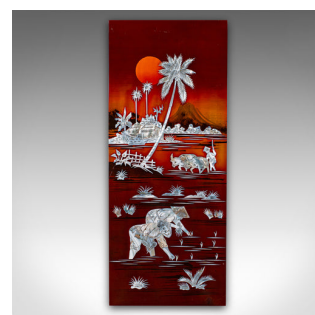

Vintage Set Of Wall Panels, Chinese, Lacquer, Mother of Pearl, Oriental Display

DESCRIPTION

Our Stock # 24371

This is a vintage set of decorative wall panels. A Chinese, lacquer and Mother of Pearl inlaid Oriental display panel, dating to the late 20th century, circa 1970.

- Striking colour and Oriental taste to these charming panels
- Displaying a desirable aged patina throughout
- Sunset hues to the background, with red lacquer finish
- Inlaid with superb Mother of Pearl, with spectral tonality
- Dressed to the rear with brass mounting loops for ease of hanging
- Collective total width as displayed in main image is 86.5cm (34")

This is a fascinating set of vintage decorative wall panels, with great colour and Mother of Pearl detail. Delivered ready to display.

Search [London Fine for #24371](#) , or scan the QR code for more photos and details