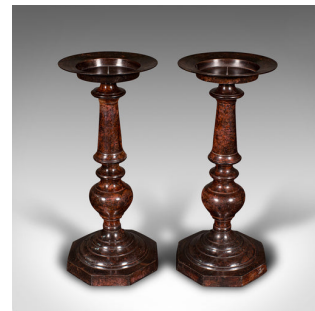

## Pair Of Vintage Candle Prickets, English, Candlestick, Ecclesiastical, Art Deco

**DESCRIPTION**

Our Stock # 24396

This is a pair of tall vintage candle prickets. An English, painted cast metal candlestick in ecclesiastical taste, dating to the Art Deco period, circa 1930.

- <li class="p1">Tastefully decorative candlesticks with a distinctive finish
- <li class="p1">Displaying a desirable aged patina and in good order
- <li class="p1">Decorative metal form accentuated with a painted, mottled effect
- <li class="p1">Wide upper rim hosts a candle nozzle diameter of 9.5cm (3.75")
- <li class="p1">Diameter suitable for a large ecclesiastical candle
- <li class="p1">Octagonal bases dressed with a faux crocodile textured pad

This is a charming pair of tall vintage candle prickets, with an eye-catching appearance. Could provide intimate lighting for a dining table or small event. Delivered ready to display.

Search [London Fine for #24396](#) , or scan the QR code for more photos and details

**DIMENSIONS**

- Max Width: 15.5cm (6")
- Max Depth: 15.5cm (6")
- Max Height: 35cm (13.75")
- Candle Nozzle Diameter: 9.5cm (3.75")

**LIST PRICE**

£495.00