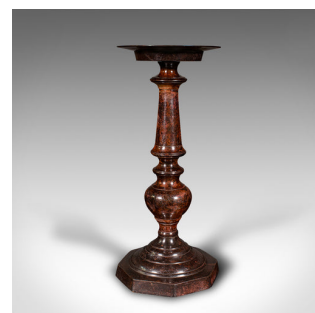

## Pair Of Vintage Candle Prickets, English, Candlestick, Ecclesiastical, Art Deco

**DESCRIPTION**

Our Stock # 24396

This is a pair of tall vintage candle prickets. An English, painted cast metal candlestick in ecclesiastical taste, dating to the Art Deco period, circa 1930.

- <li class="p1">Tastefully decorative candlesticks with a distinctive finish
- <li class="p1">Displaying a desirable aged patina and in good order
- <li class="p1">Decorative metal form accentuated with a painted, mottled effect
- <li class="p1">Wide upper rim hosts a candle nozzle diameter of 9.5cm (3.75")
- <li class="p1">Diameter suitable for a large ecclesiastical candle
- <li class="p1">Octagonal bases dressed with a faux crocodile textured pad

This is a charming pair of tall vintage candle prickets, with an eye-catching appearance. Could provide intimate lighting for a dining table or small event. Delivered ready to display.

Search [London Fine for #24396](#) , or scan the QR code for more photos and details

**DIMENSIONS**

- Max Width: 15.5cm (6")
- Max Depth: 15.5cm (6")
- Max Height: 35cm (13.75")
- Candle Nozzle Diameter: 9.5cm (3.75")

**LIST PRICE**

£495.00