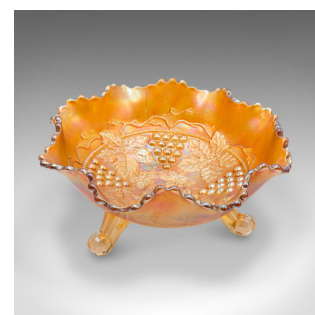

Vintage Carnival Bowl, English Lustre Glass, Decorative Confectionery Dish,
1930

DESCRIPTION

Our Stock # 24313

This is a vintage carnival bowl. An English, lustre glass decorative confectionery dish, dating to the early 20th century, circa 1930.

- Lustre and warm amber hues adorn this charming bowl
- Displaying a desirable aged patina and in good order
- Orange glass with lustre finish, offering colourful spectral highlights
- Wavy rim encircles a grapevine pattern to the centre
- Standing upon a trio of feet with faceted lobe toes

This is a charming vintage carnival bowl, graced with appealing colour. Delivered ready to display.

Search [London Fine for #24313](#) , or scan the QR code for more photos and details

DIMENSIONS

Max Width: 19.5cm (7.75")