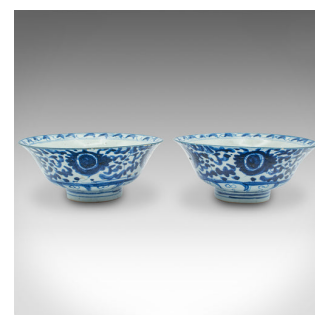

Pair Of Antique Blue and White Serving Bowls, Chinese, Ceramic, Dish, Victorian

DESCRIPTION

Our Stock # 24409

This is a pair of antique blue and white serving bowls. A Chinese, ceramic decorative dish, dating to the late Victorian period, circa 1900.

- <li class="p1">Appealing Victorian blue and white pattern accentuates the bowl form
- <li class="p1">Displaying a desirable aged patina and in good original order
- <li class="p1">White ceramic hosts the rich cobalt blue
- <li class="p1">Handpainted foliate pattern to the fascia and interior
- <li class="p1">Finished with a maker's mark to the base

This is a charming pair of antique blue and white serving bowls, with a delightful handpainted motif. Delivered ready for the home.

Search [London Fine for #24409](#) , or scan the QR code for more photos and details

DIMENSIONS

Max Width: 17cm (6.75")
Max Depth: 17cm (6.75")
Max Height: 7cm (2.75")

LIST PRICE

£895.00