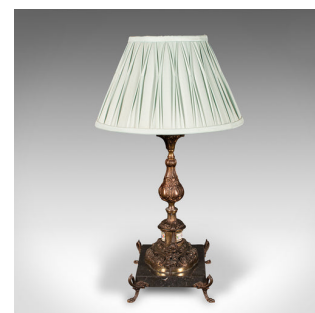

Antique Table Lamp, French, Gilt Metal, Marble, Side Light, Edwardian, C.1910

**DESCRIPTION**

Our Stock # 24186

This is an antique table lamp. A French, gilt metal and marble wired centrepiece light, dating to the Edwardian period, circa 1910.

- <li class="p1">Delightfully ornate antique lamp with a substantial proportion
- <li class="p1">Displays a desirable aged patina and in good order
- <li class="p1">Gilt metal presents deep golden tones throughout
- <li class="p1">Set upon a black marble base with appealing vein interest

- <li class="p1">Fully wired and supplied with a tasteful pleated shade
- <li class="p1">Profusely detailed support and mount, with lobes and scroll motif
- <li class="p1">Ceramic cameo insert with a colourful foliate bouquet
- <li class="p1">Ornate relief to the lower section hosts lion masks

<li class="p1">Standing upon a quartet of gilt metal feet with looped knees

Search [London Fine for #24186](#) , or scan the QR code for more photos and details

**DIMENSIONS**

- Max Width: 36cm (14.25")
- Max Depth: 36cm (14.25")
- Max Height: 62cm (24.5")
- Base Width: 25cm (9.75")
- Base Depth: 20cm (7.75")
- Base Height: 46cm (18")