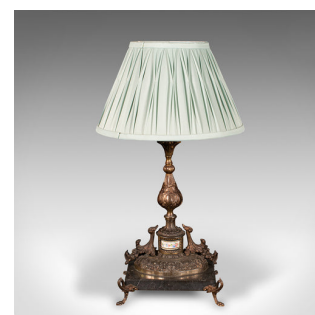

Antique Table Lamp, French, Gilt Metal, Marble, Side Light, Edwardian, C.1910

**DESCRIPTION**

Our Stock # 24186

This is an antique table lamp. A French, gilt metal and marble wired centrepiece light, dating to the Edwardian period, circa 1910.

- <li class="p1">Delightfully ornate antique lamp with a substantial proportion
- <li class="p1">Displays a desirable aged patina and in good order
- <li class="p1">Gilt metal presents deep golden tones throughout
- <li class="p1">Set upon a black marble base with appealing vein interest

- <li class="p1">Fully wired and supplied with a tasteful pleated shade
- <li class="p1">Profusely detailed support and mount, with lobes and scroll motif
- <li class="p1">Ceramic cameo insert with a colourful foliate bouquet
- <li class="p1">Ornate relief to the lower section hosts lion masks

<li class="p1">Standing upon a quartet of gilt metal feet with looped knees

Search [London Fine for #24186](#) , or scan the QR code for more photos and details

**DIMENSIONS**

- Max Width: 36cm (14.25")
- Max Depth: 36cm (14.25")
- Max Height: 62cm (24.5")
- Base Width: 25cm (9.75")
- Base Depth: 20cm (7.75")
- Base Height: 46cm (18")