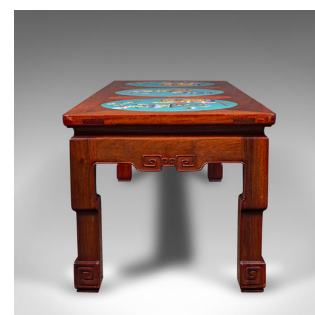

Vintage Decorative Coffee Table, Chinese, Teak, Cloisonne, Living Room, Art Deco

DESCRIPTION

Our Stock # 24528

This is a vintage decorative coffee table. A Chinese, hardwood and cloisonné living room table, dating to the Art Deco period, circa 1940.

- <li class="p1">Striking cloisonné medallions adorn this attractive Art Deco table
- <li class="p1">Displays a desirable aged patina and in good order throughout
- <li class="p1">Quality, solid teak stocks present fine grain interest
- <li class="p1">Rich russet hues dance beneath a wax polish finish

This is an attractive vintage decorative coffee table, the cloisonné medallions adding a fascinating contrast to the beautiful teak stocks. Solid joints and construction, delivered ready for the home.

Search [London Fine for #24528](#) , or scan the QR code for more photos and details

DIMENSIONS

- Max Width: 123cm (48.5")
- Max Depth: 45cm (17.75")
- Max Height: 40cm (15.75")
- Medallion Diameter: 33.5cm (13.25")