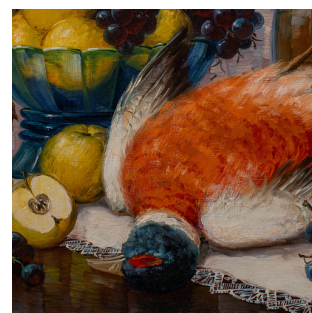

Large Vintage Still Life Painting, German, Framed Art, Oil On Canvas, Stilleben

**DESCRIPTION**

Our Stock # 24505

This is a large vintage still life painting. A German, framed oil on canvas titled Stilleben mit Fasan, dating to the late 20th century, circa 1970.

- <li class="p1">Fine example of traditional still life, with great colour
- <li class="p1">Displays a desirable aged patina and in good original order
- <li class="p1">Oil on canvas and set within a deep giltwood frame
- <li class="p1">Appealing realism to the scene, with a pheasant, fruits and drink

- <li class="p1">Signed to the lower corner by the artist W. Ludwig
- <li class="p1">Title to rear 'Stilleben m. Fasan' or Still life with Pheasant
- <li class="p1">Dutch art trader label to the reverse from Heerlen in the South East of The Netherlands
- <li class="p1">Dressed to the rear with hanging wire for ease of mounting

This is a delightful vintage still life painting, with an appealing subject and well presented. Delivered ready to display.

Search [London Fine for #24505](#) , or scan the QR code for more photos and details