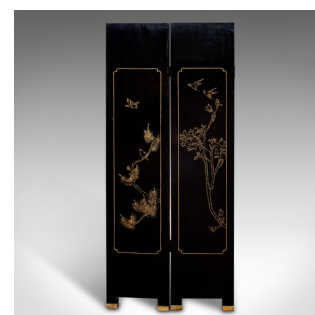

Tall Vintage Privacy Screen, Japanese, Lacquer, Room Divider, Art Deco Revival

DESCRIPTION

Our Stock # 24527

This is a vintage four fold privacy screen. A Japanese, lacquer and soapstone Art Deco revival room divider, dating to the late 20th century, circa 1970.

- <li class="p1">Striking screen with wonderfully deep lacquer tones and appealing decor
- <li class="p1">Displays a desirable aged patina throughout, extending smoothly
- <li class="p1">Lacquer ground hosts ornate detail to each panel
- <li class="p1">Beautifully accentuated in soapstone relief

- <li class="p1">Front fascia adorned with relief birds and medallions of foliate interest
- <li class="p1">Each bird and vase motif skilfully carved into relief from individual soapstone pieces

Search [London Fine for #24527](#) , or scan the QR code for more photos and details

DIMENSIONS

- Max Width: 40.5cm (16")
- Max Depth: 14cm (5.5")
- Max Height: 182.5cm (71.75")
- Extended Width: 165cm (65")
- Extended Depth: 3.5cm (1.5")
- Extended Height: 182.5cm (71.75")