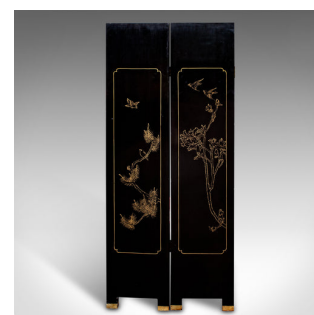

Tall Vintage Privacy Screen, Japanese, Lacquer, Room Divider, Art Deco Revival

DESCRIPTION

Our Stock # 24527

This is a vintage four fold privacy screen. A Japanese, lacquer and soapstone Art Deco revival room divider, dating to the late 20th century, circa 1970.

- <li class="p1">Striking screen with wonderfully deep lacquer tones and appealing decor
- <li class="p1">Displays a desirable aged patina throughout, extending smoothly
- <li class="p1">Lacquer ground hosts ornate detail to each panel
- <li class="p1">Beautifully accentuated in soapstone relief

- <li class="p1">Front fascia adorned with relief birds and medallions of foliate interest
- <li class="p1">Each bird and vase motif skilfully carved into relief from individual soapstone pieces

Search [London Fine for #24527](#) , or scan the QR code for more photos and details

DIMENSIONS

- Max Width: 40.5cm (16")
- Max Depth: 14cm (5.5")
- Max Height: 182.5cm (71.75")
- Extended Width: 165cm (65")
- Extended Depth: 3.5cm (1.5")
- Extended Height: 182.5cm (71.75")