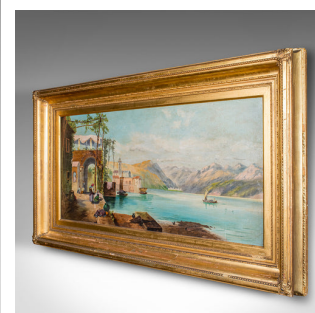

Antique Lakeside Landscape Painting, Continental School, Oil, Picture, Victorian

DESCRIPTION

Our Stock # 24507

This is an antique lakeside landscape painting. A Continental school, oil on canvas picture, dating to the late Victorian period, circa 1900.

<li class="p1">Appealing Continental scene with delightful colour and scenic composition

<li class="p1">Displays a desirable aged patina and in good order throughout

<li class="p1">Oil on canvas, set within a deeply tiered giltwood frame, with striking golden tonality

<li class="p1">Quayside scene beside a lake, accentuated with a colourful palette of oils

<li class="p1">Indeterminate pencil signature to lower right corner

<li class="p1">Dressed to the rear with mounting wire for ease of hanging

<li class="p1">Remnant of a dealer label to rear for a London based specialist in photography and restoration

This is a charming antique lakeside landscape painting, with delightful colour and an idyllic Continental scene. Delivered ready to mount.