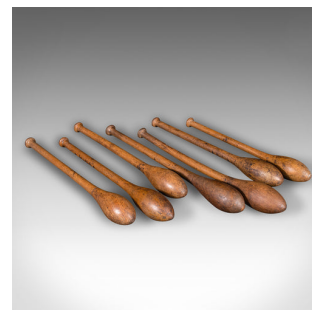

Set Of Antique Circus Juggler's Clubs, English, Beech, Juggling Tool, Circa 1920

**DESCRIPTION**

Our Stock # 24482

This is a set of 7 antique circus juggler's clubs. An English, beech performance aid, dating to the early 20th century, circa 1920.

- <li class="p1">Delightfully tactile and unusual, a charming set of clubs
-

This is a fascinating set of antique circus juggler's clubs with a tactile finish and appealing colour. Delivered ready to enjoy.

Search [London Fine for #24482](#) , or scan the QR code for more photos and details

DIMENSIONS

- Shortest Width: 6cm (2.25")
- Shortest Depth: 6cm (2.25")
- Shortest Length: 43cm (17")
- Longest Width: 6cm (2.25")
- Longest Depth: 6cm (2.25")
- Longest Length: 52cm (20.5")