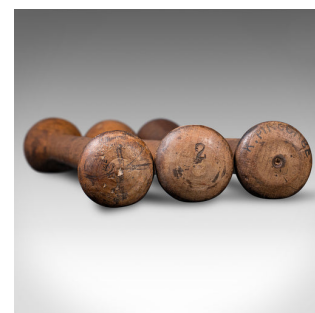

Set Of Antique Circus Juggler's Clubs, English, Beech, Juggling Tool, Circa 1920

DESCRIPTION

Our Stock # 24482

This is a set of 7 antique circus juggler's clubs. An English, beech performance aid, dating to the early 20th century, circa 1920.

- Delightfully tactile and unusual, a charming set of clubs
- Displaying a desirable aged patina and in original order
- Quality beech displays fine grain interest and caramel hues
- Turned forms with bulbous end and rounded end caps
- Clubs varying in length between 17" and 20.5"
- Weighing between 283g and 360g (0.623 lb and 0.793 lb respectively)

This is a fascinating set of antique circus juggler's clubs with a tactile finish and appealing colour. Delivered ready to enjoy.

Search [London Fine for #24482](#) , or scan the QR code for more photos and details

DIMENSIONS

Shortest Width: 6cm (2.25")
Shortest Depth: 6cm (2.25")
Shortest Length: 43cm (17")
Longest Width: 6cm (2.25")
Longest Depth: 6cm (2.25")
Longest Length: 52cm (20.5")

LIST PRICE

£795.00