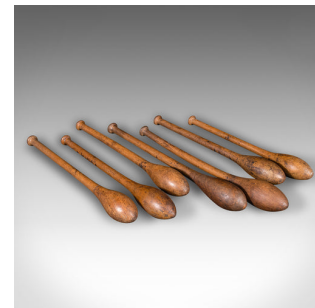

Set Of Antique Circus Juggler's Clubs, English, Beech, Juggling Tool, Circa 1920

DESCRIPTION

Our Stock # 24482

This is a set of 7 antique circus juggler's clubs. An English, beech performance aid, dating to the early 20th century, circa 1920.

- Delightfully tactile and unusual, a charming set of clubs
- Displaying a desirable aged patina and in original order
- Quality beech displays fine grain interest and caramel hues
- Turned forms with bulbous end and rounded end caps
- Clubs varying in length between 17" and 20.5"
- Weighing between 283g and 360g (0.623 lb and 0.793 lb respectively)

This is a fascinating set of antique circus juggler's clubs with a tactile finish and appealing colour. Delivered ready to enjoy.

Search [London Fine for #24482](#) , or scan the QR code for more photos and details

DIMENSIONS

Shortest Width: 6cm (2.25")
Shortest Depth: 6cm (2.25")
Shortest Length: 43cm (17")
Longest Width: 6cm (2.25")
Longest Depth: 6cm (2.25")
Longest Length: 52cm (20.5")

LIST PRICE

£795.00