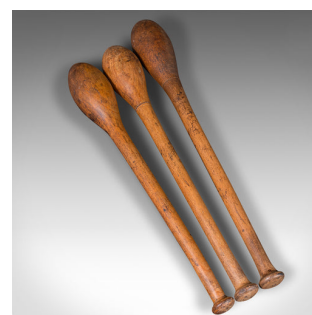

Set Of Antique Circus Juggler's Clubs, English, Beech, Juggling Tool, Circa 1920

**DESCRIPTION**

Our Stock # 24482

This is a set of 7 antique circus juggler's clubs. An English, beech performance aid, dating to the early 20th century, circa 1920.

- <li class="p1">Delightfully tactile and unusual, a charming set of clubs
-

This is a fascinating set of antique circus juggler's clubs with a tactile finish and appealing colour. Delivered ready to enjoy.

Search [London Fine for #24482](#) , or scan the QR code for more photos and details

DIMENSIONS

- Shortest Width: 6cm (2.25")
- Shortest Depth: 6cm (2.25")
- Shortest Length: 43cm (17")
- Longest Width: 6cm (2.25")
- Longest Depth: 6cm (2.25")
- Longest Length: 52cm (20.5")