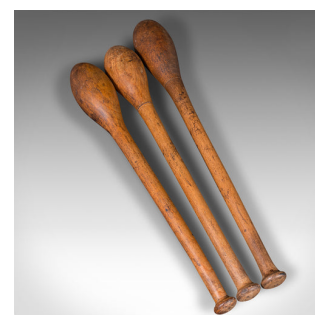

Set Of Antique Circus Juggler's Clubs, English, Beech, Juggling Tool, Circa 1920

DESCRIPTION

Our Stock # 24482

This is a set of 7 antique circus juggler's clubs. An English, beech performance aid, dating to the early 20th century, circa 1920.

- Delightfully tactile and unusual, a charming set of clubs
- Displaying a desirable aged patina and in original order
- Quality beech displays fine grain interest and caramel hues
- Turned forms with bulbous end and rounded end caps
- Clubs varying in length between 17" and 20.5"
- Weighing between 283g and 360g (0.623 lb and 0.793 lb respectively)

This is a fascinating set of antique circus juggler's clubs with a tactile finish and appealing colour. Delivered ready to enjoy.

Search [London Fine for #24482](#) , or scan the QR code for more photos and details

DIMENSIONS

Shortest Width: 6cm (2.25")
Shortest Depth: 6cm (2.25")
Shortest Length: 43cm (17")
Longest Width: 6cm (2.25")
Longest Depth: 6cm (2.25")
Longest Length: 52cm (20.5")

LIST PRICE

£795.00