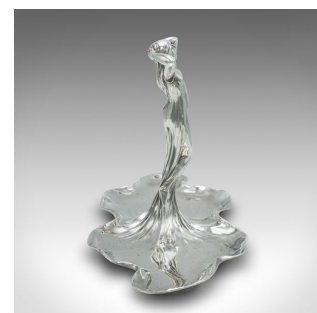

Antique Art Nouveau Centrepiece Figure, German Card Tray, Bonbon Dish, Victorian

DESCRIPTION

Our Stock # 24532

This is an antique Art Nouveau centrepiece. A German, cast alloy figural card tray or decorative bonbon dish, dating to the late Victorian period, circa 1900.

<li class="p1">Captivating Art Nouveau female form, with flowing lines and superb reflectivity

<li class="p1">Displays a desirable aged patina and in very good order

<li class="p1">Cast alloy form polished to an exceptional silver tonality

<li class="p1">Stood in a sensual pose, the figure's dress flows outwards into a flared dish

<li class="p1">WMF maker's mark to base for the Württembergische Metallwarenfabrik

<li class="p1">AS mark to base signifies the 'antique silver' finish to the EP - electro plating

This is a striking antique Art Nouveau centrepiece, with a beautiful tonality and appealing visual form. Delivered ready to display.

DIMENSIONS

Max Width: 35cm (13.75")

Max Depth: 16.5cm (6.5")

Max Height: 22cm (8.75")