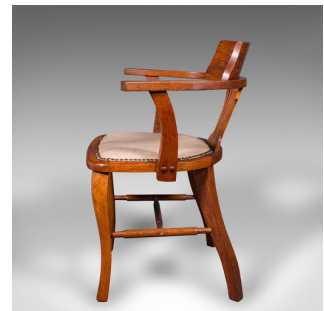

## Antique Desk Elbow Chair, English, Oak, Office Seat, Drawing Room, Edwardian

### DESCRIPTION

Our Stock # 24537

This is an antique desk elbow chair. An English, oak office seat, dating to the Edwardian period, circa 1910.

- <li class="p1">Appealing elbow chair, ideal for the drawing room or home office
- 

- <li class="p1">Superb figuring accentuates the upper rail, above a classic lyre back rest
- 

This is a fine antique desk elbow chair, with beautiful colour and an attractive oak frame.  
Solid joints and construction delivered waxed, polished and ready for the home

### DIMENSIONS

- Max Width: 65cm (25.5")
- Max Depth: 52cm (20.5")
- Max Height: 79cm (31")
- Seat Width: 47.5cm (18.75")
- Seat Depth: 42cm (16.5")
- Seat Height: 45.5cm (18")