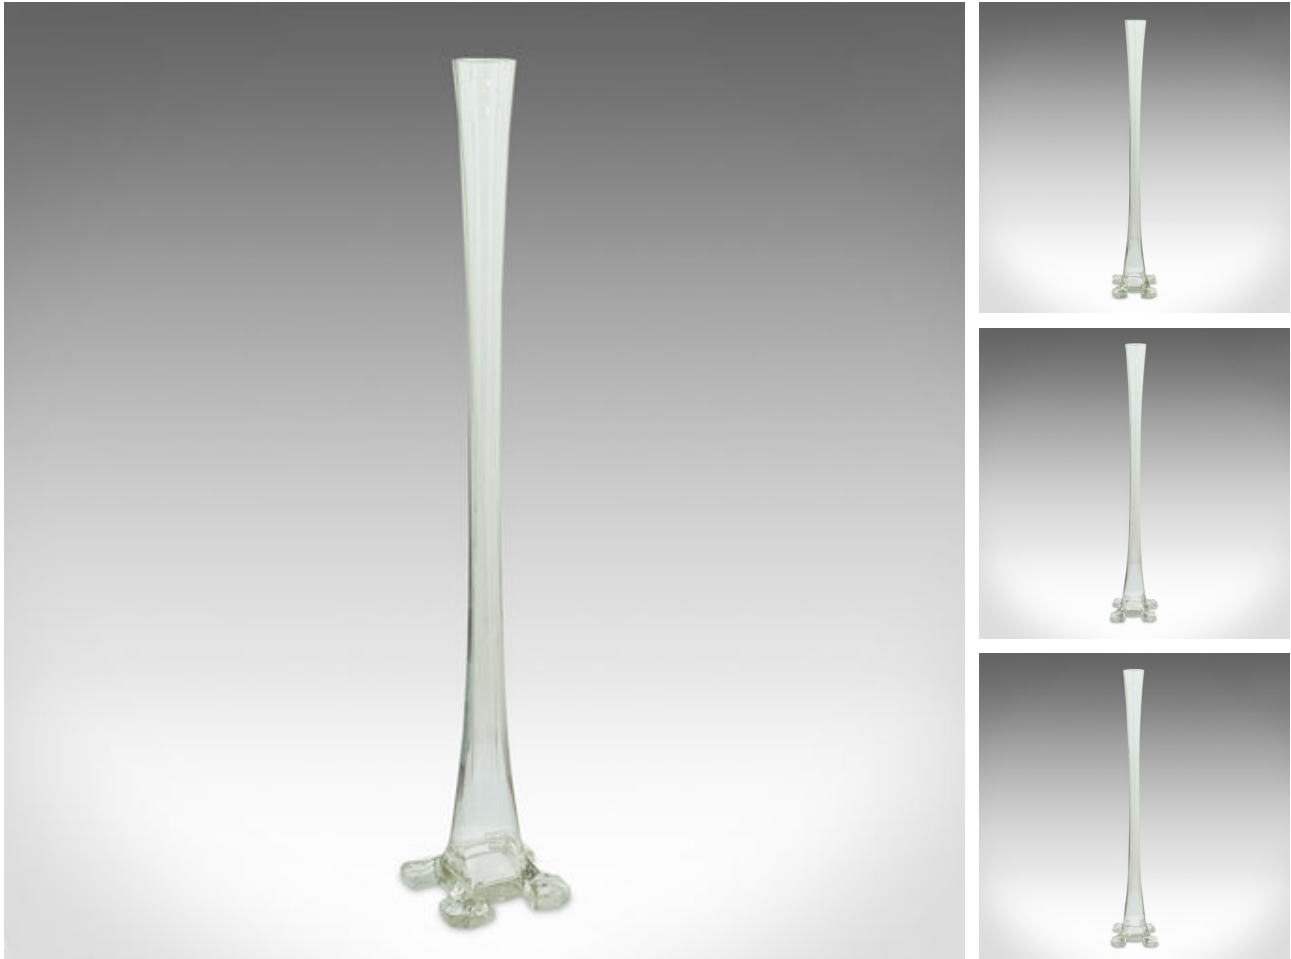

## 3' Tall Vintage Stem Vase, French Glass, Fluted Flower Sleeve, Mid Century, 1960

### DESCRIPTION

Our Stock # 24587

This is a 3' tall vintage stem vase. A French, blown glass fluted flower sleeve, dating to the mid 20th century, circa 1960.

- <li class="p1">Striking height to this example, standing at over 3 feet tall
- 

This is an impressive vintage stem vase, graced with a delightful appearance and superb height. Delivered ready to display.

Search [London Fine for #24587](#) , or scan the QR code for more photos and details

### DIMENSIONS

Max Width: 18cm (7")  
Max Depth: 17cm (6.75")  
Max Height: 101.5cm (40")