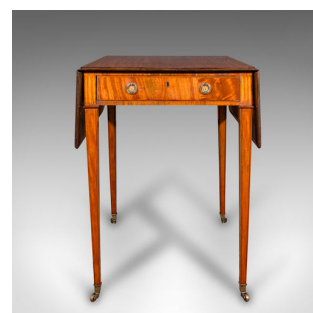

Small Antique Pembroke Table, English Satinwood, Occasional, Williamson, Regency

DESCRIPTION

Our Stock # 24545

This is a small antique Pembroke table. An English, satinwood extending occasional table by Williamson & Sons, dating to the Regency period, circa 1820.

- <li class="p1">Exquisite example with a striking appearance and fine craftsmanship
-

- <li class="p1">The Pembroke form extending to comfortably seat four
-

- <li class="p1">Drawer box crafted from oak and cedar, adding further grain interest
-

Search [London Fine for #24545](#) , or scan the QR code for more photos and details

DIMENSIONS

- Max Width: 54.5cm (21.5")
- Max Depth: 65cm (25.5")
- Max Height: 71.5cm (28.25")
- Extended Width: 97cm (38.25")
- Extended Depth: 65cm (25.5")
- Extended Height: 71.5cm (28.25")
- Drawer Width: 40.5cm (16")
- Drawer Depth: 54cm (21.25")
- Drawer Height: 5.5cm (2.25")