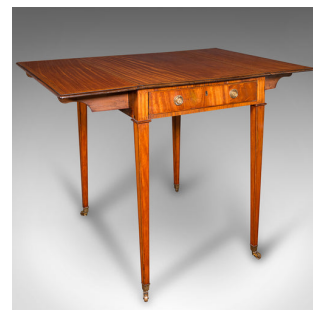

Small Antique Pembroke Table, English Satinwood, Occasional, Williamson, Regency

DESCRIPTION

Our Stock # 24545

This is a small antique Pembroke table. An English, satinwood extending occasional table by Williamson & Sons, dating to the Regency period, circa 1820.

- <li class="p1">Exquisite example with a striking appearance and fine craftsmanship
-

- <li class="p1">The Pembroke form extending to comfortably seat four
-

- <li class="p1">Drawer box crafted from oak and cedar, adding further grain interest
-

Search [London Fine for #24545](#) , or scan the QR code for more photos and details

DIMENSIONS

- Max Width: 54.5cm (21.5")
- Max Depth: 65cm (25.5")
- Max Height: 71.5cm (28.25")
- Extended Width: 97cm (38.25")
- Extended Depth: 65cm (25.5")
- Extended Height: 71.5cm (28.25")
- Drawer Width: 40.5cm (16")
- Drawer Depth: 54cm (21.25")
- Drawer Height: 5.5cm (2.25")