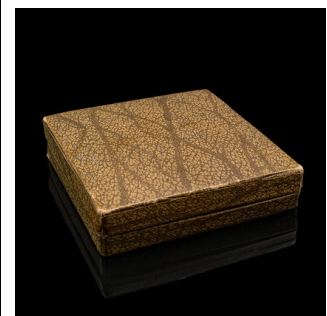

Small Antique Dog Kennel Club Medal, German, Cast Metal, Dachshund, Edwardian

DESCRIPTION

Our Stock # 24599

This is an antique dog kennel club medal. A German, cast metal Dachshund breed award in carry case, dating to the Edwardian period, circa 1910.

<li class="p1">Fascinating cased dog medal for the Dachshund Club's Berlin branch

<li class="p1">Displays a desirable aged patina and in good original order

<li class="p1">Quality cast metal presents light grey tones and minimal tarnishing