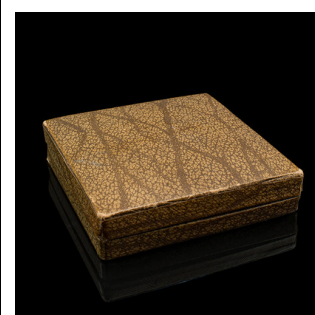

Small Antique Dog Kennel Club Medal, German, Cast Metal, Dachshund, Edwardian

DESCRIPTION

Our Stock # 24599

This is an antique dog kennel club medal. A German, cast metal Dachshund breed award in carry case, dating to the Edwardian period, circa 1910.

- Fascinating cased dog medal for the Dachshund Club's Berlin branch
- Displays a desirable aged patina and in good original order
- Quality cast metal presents light grey tones and minimal tarnishing
- Appealing relief, capturing the club title and the dog's distinctive profile
- Maker's mark to rear for C. Poellath Schrobenhausen
- Presented within a small carry case, with lightly aged appearance

DIMENSIONS

- Box Width: 7cm (2.75")
- Box Depth: 7cm (2.75")
- Box Height: 2cm (.75")
- Medal Width: 5cm (2")
- Medal Depth: 0.5cm (.25")
- Medal Height: 5cm (2")

LIST PRICE

£295.00

Search [London Fine for #24599](#) , or scan the QR code for more photos and details