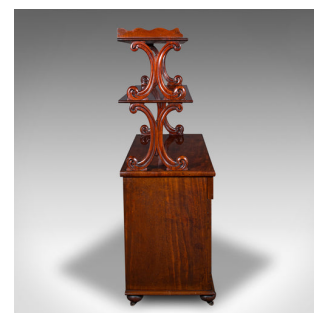

Large Antique Buffet Server, English, Side Cabinet, Display Whatnot, Victorian

DESCRIPTION

Our Stock # 24539

This is a large antique buffet server. An English, mahogany side cabinet with display tiers, dating to the early Victorian period, circa 1840.

- Striking buffet, with beautiful colour and open display shelves
- Displaying a desirable aged patina and in good order
- Select stocks present fine grain interest throughout
- Delightful colour, with rich caramel hues beneath a wax polish finish
- Arranged as a trio of graduated tiers, supported upon fascinating C-scroll risers
- Upper tier finished with a distinctive wavy edge apron
- Generously sized, inset drawer to the mid point, with blind pull
- Pair of cabinet doors accentuated with carved leaf moulding
- Right hand door dressed with a brass lined, inset working lock – key present

Search [London Fine for #24539](#) , or scan the QR code for more photos and details

DIMENSIONS

Max Width: 107cm (42.25")
 Max Depth: 50cm (19.75")
 Max Height: 151cm (59.5")
 Middle Tier Height: 30cm (11.75")
 Lower Tier Height: 35cm (13.75")
 Cabinet Width: 47cm (18.5")
 Cabinet Depth: 37.5cm (14.75")
 Upper Shelf Height: 6.5cm (2.5")
 Middle Shelf Height: 19cm (7.5")
 Lower Shelf Height: 19cm (7.5")