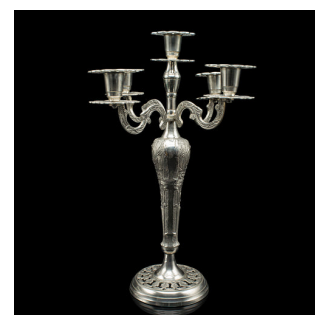

Vintage 4 Branch Candlestick, Candelabra, Table Centrepiece, Art Deco, C.1940

**DESCRIPTION**

Our Stock # 24503

This is a vintage 4 branch candlestick. A Continental, cast white metal table centrepiece, dating to the late Art Deco period, circa 1940.

- <li class="p1">Appealing foliate decor accentuating this classic, four branch centrepiece
- <li class="p1">Displaying a desirable aged patina and in good original order
- <li class="p1">Cast white metal presents a deep silvered tonality
- <li class="p1">25mm candle nozzle to the centre sits prominently atop the baluster support
- <li class="p1">A quartet of flowerhead candle nozzles branch outwards from the stem
- <li class="p1">Standing upon a pierced fretwork base with scrolled leaf detail

This is a charming vintage 4 branch candlestick, with a delightful classical appeal. Delivered ready for the table or sideboard.

Search [London Fine for #24503](#) , or scan the QR code for more photos and details

**DIMENSIONS**

- Max Width: 31cm (12.25")
- Max Depth: 31cm (12.25")
- Max Height: 40cm (15.75")
- Nozzle Diameter: 25mm (1")

**LIST PRICE**

£895.00