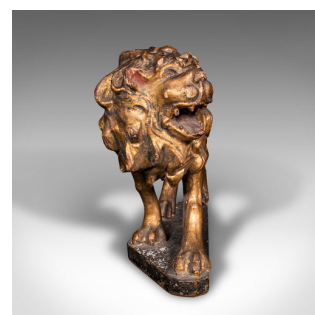

Antique Carved Lion Figure, English, Giltwood, Decorative Ornament, Mid Georgian

DESCRIPTION

Our Stock # 24512

This is an antique carved lion figure. An English, giltwood decorative desk or mantle ornament, dating to the mid Georgian period, circa 1750.

<li class="p1">Charmingly original lion, with lovely colour and good detail

<li class="p1">Displays a desirable aged patina and in original order, save for his cropped tail

<li class="p1">A rare and interesting Georgian carving, delightfully executed by a fine craftsman

<li class="p1">The distinctive giltwood form presents fine golden tonality

<li class="p1">Bold face and prominent mane, the mouth accentuated in red

<li class="p1">Standing upon a trapezoid shaped base, with leather protective pad

This is a fascinating antique carved lion figure, with a pleasingly original presentation and great colour. Delivered ready to display.

Search [London Fine for #24512](#) , or scan the QR code for more photos and details