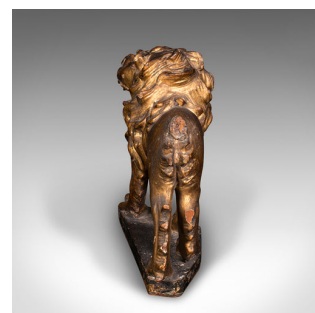

Antique Carved Lion Figure, English, Giltwood, Decorative Ornament, Mid Georgian

DESCRIPTION

Our Stock # 24512

This is an antique carved lion figure. An English, giltwood decorative desk or mantle ornament, dating to the mid Georgian period, circa 1750.

<li class="p1">Charmingly original lion, with lovely colour and good detail

<li class="p1">Displays a desirable aged patina and in original order, save for his cropped tail

<li class="p1">A rare and interesting Georgian carving, delightfully executed by a fine craftsman

<li class="p1">The distinctive giltwood form presents fine golden tonality

<li class="p1">Bold face and prominent mane, the mouth accentuated in red

<li class="p1">Standing upon a trapezoid shaped base, with leather protective pad

This is a fascinating antique carved lion figure, with a pleasingly original presentation and great colour. Delivered ready to display.

Search [London Fine for #24512](#) , or scan the QR code for more photos and details