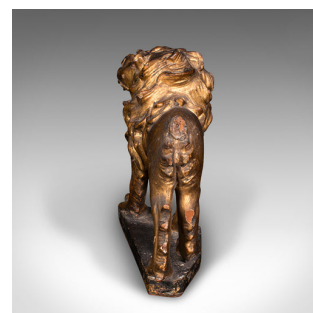

Antique Carved Lion Figure, English, Giltwood, Decorative Ornament, Mid Georgian

DESCRIPTION

Our Stock # 24512

This is an antique carved lion figure. An English, giltwood decorative desk or mantle ornament, dating to the mid Georgian period, circa 1750.

<li class="p1">Charmingly original lion, with lovely colour and good detail

<li class="p1">Displays a desirable aged patina and in original order, save for his cropped tail

<li class="p1">A rare and interesting Georgian carving, delightfully executed by a fine craftsman

<li class="p1">The distinctive giltwood form presents fine golden tonality

<li class="p1">Bold face and prominent mane, the mouth accentuated in red

<li class="p1">Standing upon a trapezoid shaped base, with leather protective pad

This is a fascinating antique carved lion figure, with a pleasingly original presentation and great colour. Delivered ready to display.

Search [London Fine for #24512](#) , or scan the QR code for more photos and details