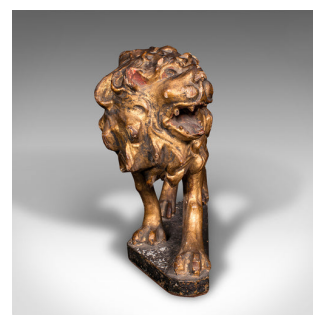

Antique Carved Lion Figure, English, Giltwood, Decorative Ornament, Mid Georgian

DESCRIPTION

Our Stock # 24512

This is an antique carved lion figure. An English, giltwood decorative desk or mantle ornament, dating to the mid Georgian period, circa 1750.

<li class="p1">Charmingly original lion, with lovely colour and good detail

<li class="p1">Displays a desirable aged patina and in original order, save for his cropped tail

<li class="p1">A rare and interesting Georgian carving, delightfully executed by a fine craftsman

<li class="p1">The distinctive giltwood form presents fine golden tonality

<li class="p1">Bold face and prominent mane, the mouth accentuated in red

<li class="p1">Standing upon a trapezoid shaped base, with leather protective pad

This is a fascinating antique carved lion figure, with a pleasingly original presentation and great colour. Delivered ready to display.

Search [London Fine for #24512](#) , or scan the QR code for more photos and details