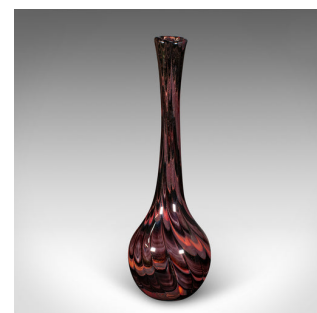

Tall Vintage Art Vase, Italian Glass, Stem, Posy, Flower Sleeve, Decor, C.1970

DESCRIPTION

Our Stock # 24653

This is a tall vintage art vase. An Italian, glass stem or posy sleeve, dating to the late 20th century, circa 1970.

- Period decor accentuates this slender, fascinating vase
- Displays a desirable aged patina and in good order
- Quality Italian glass with a deep purple ground
- Striking bulb form, with a slender neck and tapering to the rim
- Decorated with a swirling red and purple finish, with glittering highlights

This is a distinctive vintage art vase, with a colourful appearance. Delivered ready to display.

Search [London Fine for #24653](#) , or scan the QR code for more photos and details

DIMENSIONS

Max Width: 14.5cm (5.75")
Max Depth: 14.5cm (5.75")
Max Height: 48cm (19")
Opening Diameter: 3.5cm (1.5")