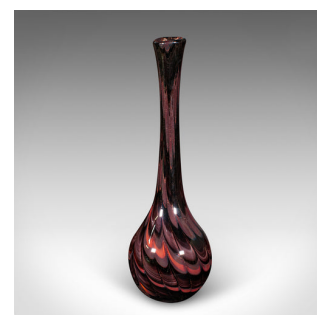

Tall Vintage Art Vase, Italian Glass, Stem, Posy, Flower Sleeve, Decor, C.1970

DESCRIPTION

Our Stock # 24653

This is a tall vintage art vase. An Italian, glass stem or posy sleeve, dating to the late 20th century, circa 1970.

- Period decor accentuates this slender, fascinating vase
- Displays a desirable aged patina and in good order
- Quality Italian glass with a deep purple ground
- Striking bulb form, with a slender neck and tapering to the rim
- Decorated with a swirling red and purple finish, with glittering highlights

This is a distinctive vintage art vase, with a colourful appearance. Delivered ready to display.

Search [London Fine for #24653](#) , or scan the QR code for more photos and details

DIMENSIONS

Max Width: 14.5cm (5.75")
Max Depth: 14.5cm (5.75")
Max Height: 48cm (19")
Opening Diameter: 3.5cm (1.5")