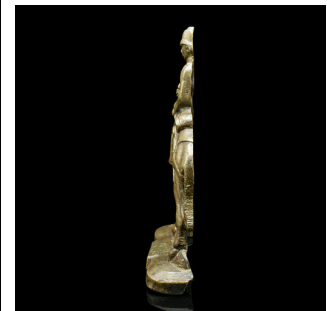

Antique Figurative Doorstop, Continental, Bronze, Decor, Door Keeper, Victorian

DESCRIPTION

Our Stock # 24611

This is an antique figurative doorstop. A Continental, bronze decorative door keeper, dating to the late Victorian period, circa 1890.

Of Anglo-Irish descent, Viscount Wolseley (1833 - 1913) - whose military and political career spread across the Western hemisphere, was based in Egypt in the early 1880s, which led to the capture of the Suez Canal and saw him honoured as the Baron of Cairo in November 1882.

- Fascinating door stopper, with a historical figure riding a camel
- Displays a desirable aged patina and in good order throughout
- Quality bronze cast with skilful attention to detail and appealing finish
- Viscount Wolseley situated proudly upon the camel, with sword and reign detailing
- Offers a weight in the hand of 1.81kg (3.99 lb)

This is a charming antique figurative doorstop, with a distinctive desert theme to the rider and camel. Ideal for keeping doors at bay throughout the home, delivered ready to display.

Search [London Fine for #24611](#) , or scan the QR code for more photos and details