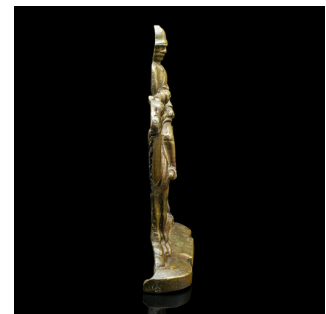

Antique Figurative Doorstop, Continental, Bronze, Decor, Door Keeper, Victorian

DESCRIPTION

Our Stock # 24611
 This is an antique figurative doorstop. A Continental, bronze decorative door keeper, dating to the late Victorian period, circa 1890.
 Of Anglo-Irish descent, Viscount Wolseley (1833 - 1913) - whose military and political career spread across the Western hemisphere, was based in Egypt in the early 1880s, which lead to the capture of the Suez Canal and saw him honoured as the Baron of Cairo in November 1882.

- <li class="p1">Fascinating door stopper, with a historical figure riding a camel
- <li class="p1">Displays a desirable aged patina and in good order throughout
- <li class="p1">Quality bronze cast with skilful attention to detail and appealing finish
- <li class="p1">Viscount Wolseley situated proudly upon the camel, with sword and reign detailing
- <li class="p1">Offers a weight in the hand of 1.81kg (3.99 lb)

This is a charming antique figurative doorstop, with a distinctive desert theme to the rider and camel. Ideal for keeping doors at bay throughout the home, delivered ready to display.

DIMENSIONS

Max Width: 18.5cm (7.25")
 Max Depth: 5cm (2")
 Max Height: 28cm (11")