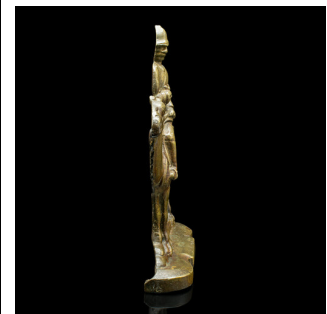

Antique Figurative Doorstop, Continental, Bronze, Decor, Door Keeper, Victorian

DESCRIPTION

Our Stock # 24611

This is an antique figurative doorstop. A Continental, bronze decorative door keeper, dating to the late Victorian period, circa 1890.

Of Anglo-Irish descent, Viscount Wolseley (1833 - 1913) - whose military and political career spread across the Western hemisphere, was based in Egypt in the early 1880s, which led to the capture of the Suez Canal and saw him honoured as the Baron of Cairo in November 1882.

- Fascinating door stopper, with a historical figure riding a camel
- Displays a desirable aged patina and in good order throughout
- Quality bronze cast with skilful attention to detail and appealing finish
- Viscount Wolseley situated proudly upon the camel, with sword and reign detailing
- Offers a weight in the hand of 1.81kg (3.99 lb)

This is a charming antique figurative doorstop, with a distinctive desert theme to the rider and camel. Ideal for keeping doors at bay throughout the home, delivered ready to display.

Search [London Fine for #24611](#) , or scan the QR code for more photos and details