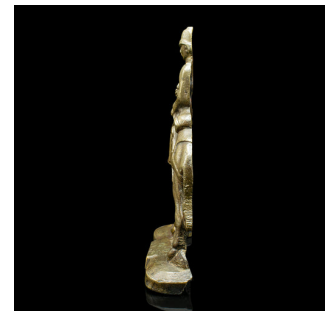

Antique Figurative Doorstop, Continental, Bronze, Decor, Door Keeper, Victorian

DESCRIPTION

Our Stock # 24611
 This is an antique figurative doorstop. A Continental, bronze decorative door keeper, dating to the late Victorian period, circa 1890.
 Of Anglo-Irish descent, Viscount Wolseley (1833 - 1913) - whose military and political career spread across the Western hemisphere, was based in Egypt in the early 1880s, which lead to the capture of the Suez Canal and saw him honoured as the Baron of Cairo in November 1882.

- <li class="p1">Fascinating door stopper, with a historical figure riding a camel
- <li class="p1">Displays a desirable aged patina and in good order throughout
- <li class="p1">Quality bronze cast with skilful attention to detail and appealing finish
- <li class="p1">Viscount Wolseley situated proudly upon the camel, with sword and reign detailing
- <li class="p1">Offers a weight in the hand of 1.81kg (3.99 lb)

This is a charming antique figurative doorstop, with a distinctive desert theme to the rider and camel. Ideal for keeping doors at bay throughout the home, delivered ready to display.

DIMENSIONS

Max Width: 18.5cm (7.25")
 Max Depth: 5cm (2")
 Max Height: 28cm (11")