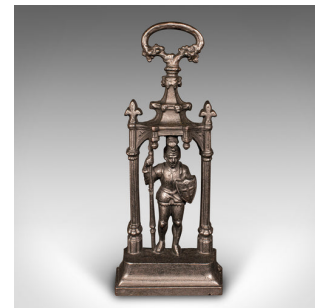

Heavy Antique Door Sentry, English Cast Iron, Knight Doorstop, Keeper, Victorian

DESCRIPTION

Our Stock # 24612

This is a heavy antique door sentry. An English, cast iron knight doorstop, dating to the early Victorian period, circa 1850.

- <li class="p1">Substantial, charming door stop with a delightful visual appeal
- <li class="p1">Displays a desirable aged patina and in good order
- <li class="p1">Robust cast iron form with a good, consistent graphite finish throughout
- <li class="p1">Set within a sentry box, the figural knight stands guard with his spear
- <li class="p1">Shaped handle with foliate decoration stands prominently above the whole
- <li class="p1">Excellent weight in the hand at 7.85kg (17.3 lb)

This is a fascinating antique door sentry, with a superb weight well suited to holding back the heaviest of doors. Delivered ready for duty within the home.

Search [London Fine for #24612](#) , or scan the QR code for more photos and details

DIMENSIONS

- Max Width: 19cm (7.5")
- Max Depth: 8cm (3.25")
- Max Height: 43.5cm (17.25")

LIST PRICE

£895.00