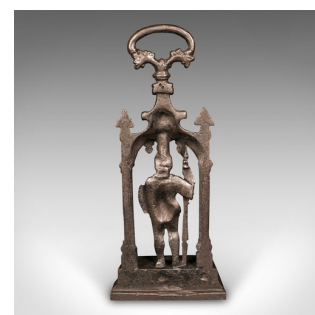

Heavy Antique Door Sentry, English Cast Iron, Knight Doorstop, Keeper, Victorian

DESCRIPTION

Our Stock # 24612

This is a heavy antique door sentry. An English, cast iron knight doorstop, dating to the early Victorian period, circa 1850.

- <li class="p1">Substantial, charming door stop with a delightful visual appeal
- <li class="p1">Displays a desirable aged patina and in good order
- <li class="p1">Robust cast iron form with a good, consistent graphite finish throughout
- <li class="p1">Set within a sentry box, the figural knight stands guard with his spear
- <li class="p1">Shaped handle with foliate decoration stands prominently above the whole
- <li class="p1">Excellent weight in the hand at 7.85kg (17.3 lb)

This is a fascinating antique door sentry, with a superb weight well suited to holding back the heaviest of doors. Delivered ready for duty within the home.

Search [London Fine for #24612](#) , or scan the QR code for more photos and details

DIMENSIONS

- Max Width: 19cm (7.5")
- Max Depth: 8cm (3.25")
- Max Height: 43.5cm (17.25")

LIST PRICE

£895.00