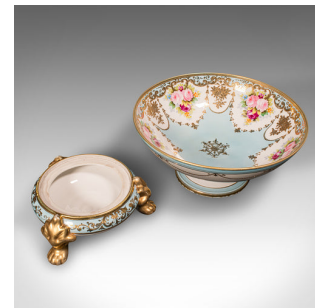

Antique Decorative Footed Bowl, Japanese, Ceramic Serving Dish, Noritake, C.1920

DESCRIPTION

Our Stock # 24650
This is an antique decorative footed bowl. A Japanese, ceramic two piece serving dish by Noritake, dating to the early 20th century, circa 1920.

- <li class="p1">Joyfully decorative bowl with appealing colour and form
- <li class="p1">Displays a desirable aged patina and in good order throughout
- <li class="p1">Quality Japanese ceramic with a fine glazed finish across a warm white ground
- <li class="p1">Bowl sits neatly within the three footed base, elevated to a height of 17cm (6.75")
- <li class="p1">Delightful foliate studies present wonderful colour to the bowl interior, upon a blue star motif
- <li class="p1">Relief gilt accents to the bowl catch the eye with rich golden tones
- <li class="p1">Light blue border to the base circumference with gilt pattern work
- <li class="p1">Each of the three paw feet finished in a rich golden hue
- <li class="p1">Noritake 'Komaru' export mark to the base, registered in London circa 1908

DIMENSIONS

Max Width: 25cm (9.75")
Max Depth: 25cm (9.75")
Max Height: 17cm (6.75")
Bowl Height: 11cm (4.25")

LIST PRICE

£895.00

Search [London Fine for #24650](#) , or scan the QR code for more photos and details