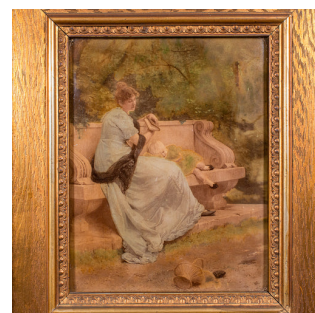

Antique Convex Glass Print, Continental, Framed Art, Impressionist, Victorian

**DESCRIPTION**

Our Stock # 24664

This is an antique convex glass print. A Continental, framed picture in the Impressionist manner, dating to the late Victorian period, circa 1900.

- <li class="p1">Charming composition in the Impressionist taste, set within a striking frame
- <li class="p1">Displays a desirable aged patina and in good original order
- <li class="p1">Skilfully printed upon convex glass, adding a bright sheen to the presentation
- <li class="p1">Superb oak frame accentuated with a distinctive coppered finish

<li class="p1">Peaceful scene presents a woman and her child, set upon a grand stone bench

- <li class="p1">Signature to lower corner appears to read YFS
- <li class="p1">Striking depth to the frame, with leaf detail pattern to the edge
- <li class="p1">Dressed to the rear with hanging wire for ease of mounting

This is a fascinating antique convex glass print, with a delightful impressionist scene, presented within a superb frame. Delivered ready to display

**DIMENSIONS**

- Max Width: 34cm (13.5")
- Max Depth: 5.5cm (2.25")
- Max Height: 39cm (15.25")
- Print Width: 18cm (7")
- Print Height: 23cm (9")