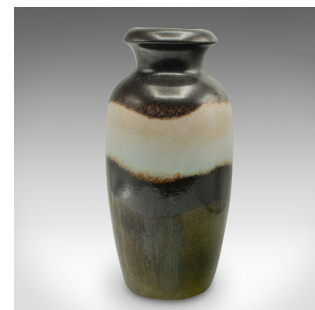

Vintage Lava Flower Vase, West German, Art Ceramic, Baluster Urn, Circa 1960

DESCRIPTION

Our Stock # 24522

This is a vintage lava flower vase. A West German, art ceramic baluster urn, dating to the mid 20th century, circa 1960.

- Appealing mid century decor, with distinctive colour and finish

- Displays a desirable aged patina and in good order

- Quality ceramic urn form, with broad rolled rim

- Mottled lava effect beneath a clear, smooth glaze

- Finished in black and deep ivy green over a cream coloured band

- Opening diameter at the rim of 8.5cm (3.25")

- Maker's detail and pattern number situated on the base

- Reads - Scheurich - Keramik, W. Germany - 291-38

This is a charming vintage lava flower vase, with a wonderfully period correct decor. Delivered ready to display.

Search [London Fine for #24522](#) , or scan the QR code for more photos and details

DIMENSIONS