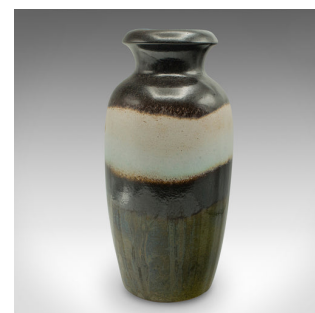

Vintage Lava Flower Vase, West German, Art Ceramic, Baluster Urn, Circa 1960

DESCRIPTION

Our Stock # 24522

This is a vintage lava flower vase. A West German, art ceramic baluster urn, dating to the mid 20th century, circa 1960.

- Appealing mid century decor, with distinctive colour and finish

- Displays a desirable aged patina and in good order

- Quality ceramic urn form, with broad rolled rim

- Mottled lava effect beneath a clear, smooth glaze

- Finished in black and deep ivy green over a cream coloured band

- Opening diameter at the rim of 8.5cm (3.25")

- Maker's detail and pattern number situated on the base

- Reads - Scheurich - Keramik, W. Germany - 291-38

This is a charming vintage lava flower vase, with a wonderfully period correct decor. Delivered ready to display.

Search [London Fine for #24522](#) , or scan the QR code for more photos and details

DIMENSIONS