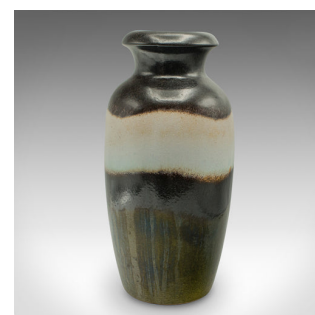

Vintage Lava Flower Vase, West German, Art Ceramic, Baluster Urn, Circa 1960

DESCRIPTION

Our Stock # 24522

This is a vintage lava flower vase. A West German, art ceramic baluster urn, dating to the mid 20th century, circa 1960.

- Appealing mid century decor, with distinctive colour and finish

- Displays a desirable aged patina and in good order

- Quality ceramic urn form, with broad rolled rim

- Mottled lava effect beneath a clear, smooth glaze

- Finished in black and deep ivy green over a cream coloured band

- Opening diameter at the rim of 8.5cm (3.25")

- Maker's detail and pattern number situated on the base

- Reads - Scheurich - Keramik, W. Germany - 291-38

This is a charming vintage lava flower vase, with a wonderfully period correct decor. Delivered ready to display.

Search [London Fine for #24522](#) , or scan the QR code for more photos and details

DIMENSIONS