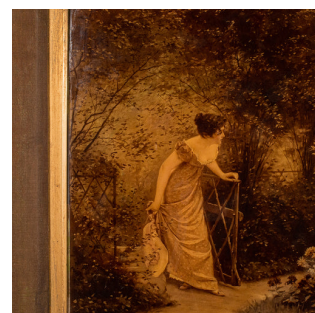

Antique Framed Crystoleum Picture, English, Mezzotint Painting, Art, Victorian

**DESCRIPTION**

Our Stock # 24631

This is an antique framed crystoleum picture. An English, glass mezzotint painting after Hermann Vogler, dating to the late Victorian period, circa 1900.

<li class="p1">Fascinating mezzotint upon glass, with fine tonality and composition

<li class="p1">Displaying a desirable aged patina and in good order throughout

<li class="p1">Ornate giltwood frame with pierced scroll decoration and corn sheaf border in relief

<li class="p1">Quality reproduction of 'Secret Meeting' retaining the fine detail of the original

<li class="p1">Dressed to the rear with mounting wire, for ease of hanging

<li class="p1">Superb Art Nouveau framer's label to the rear for G. Woolf of Newcastle Upon Tyne

This is a delightful antique framed crystoleum picture, with a fine mezzotint reproduction of Vogler's Secret Meeting. Delivered ready to display.

Search [London Fine for #24631](#) , or scan the QR code for more photos and details