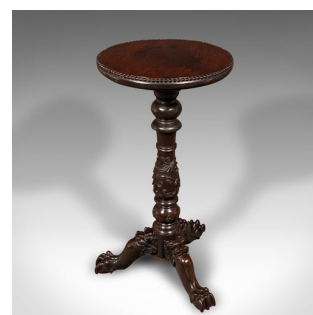

Antique Campaign Torchere, English, Side Table, Planter Stand, William IV, 1835

DESCRIPTION

Our Stock # 24754

This is an antique campaign torchere. An English, rosewood side table or planter stand with Chinese taste, dating to the William IV period, circa 1835.

- <li class="p1">Exceptional example of campaign furniture, with delightful detail
- <li class="p1">Displays a desirable aged patina and in good order throughout
- <li class="p1">Select stocks a treat of fine grain interest and deep caramel hues
- <li class="p1">Wonderful Chinoiserie taste, with Oriental motif accentuating the form

<li class="p1">Circular top fitting solidly upon the base with a quartet of sliding peg joints

<li class="p1">Eye-catching relief carvings adorn the bulbous support column

<li class="p1">Each leg protrudes from fascinating Dog of Fo masks

<li class="p1">Standing upon a trio of squat cabriole legs with superb ball and class feet

<li class="p1">Delightfully substantial, at a weight of 12.7kg (27.99 lb)

Search [London Fine for #24754](#) , or scan the QR code for more photos and details