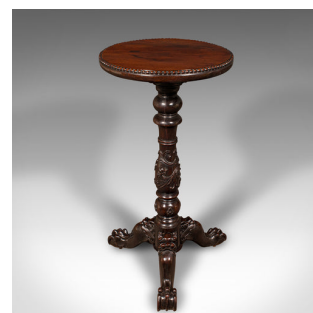

Antique Campaign Torchere, English, Side Table, Planter Stand, William IV, 1835

DESCRIPTION

Our Stock # 24754

This is an antique campaign torchere. An English, rosewood side table or planter stand with Chinese taste, dating to the William IV period, circa 1835.

- <li class="p1">Exceptional example of campaign furniture, with delightful detail
- <li class="p1">Displays a desirable aged patina and in good order throughout
- <li class="p1">Select stocks a treat of fine grain interest and deep caramel hues
- <li class="p1">Wonderful Chinoiserie taste, with Oriental motif accentuating the form

<li class="p1">Circular top fitting solidly upon the base with a quartet of sliding peg joints

<li class="p1">Eye-catching relief carvings adorn the bulbous support column

<li class="p1">Each leg protrudes from fascinating Dog of Fo masks

DIMENSIONS

Max Width: 50cm (19.75")

Max Depth: 49.5cm (19.5")

Max Height: 83cm (32.75")

Top Diameter: 40.5cm (16")

LIST PRICE

£2,950.00