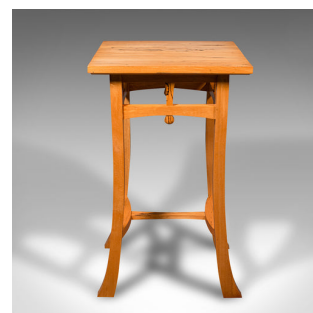

Contemporary Jardiniere Stand, English, Beech, Side Table, Cotswold School Taste

DESCRIPTION

Our Stock # 24756

This is a contemporary jardiniere stand. An English, beech side table in Cotswold School taste.

- <li class="p1">Beautifully presented stand with fascinating curvature
- <li class="p1">Displays a desirable contemporary patina and in good order
- <li class="p1">Beech stocks present fine grain interest and warm biscuit hues
- <li class="p1">Eye-catching spalting adds further detail to the figuring
- <li class="p1">Distinctive legs with splayed feet and curved H-stretcher

This is a charming contemporary jardiniere stand with fine colour and appealing Cotswold School taste. Solid joints and construction, delivered ready for the home.

Search [London Fine for #24756](#) , or scan the QR code for more photos and details

DIMENSIONS

Max Width: 40.5cm (16")
Max Depth: 36cm (14.25")
Max Height: 72cm (28.25")

LIST PRICE

£875.00