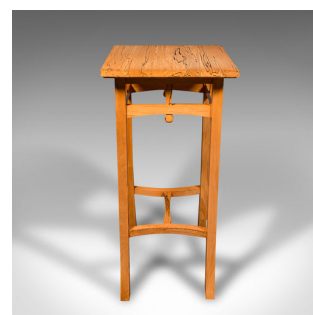

Contemporary Jardiniere Stand, English, Beech, Side Table, Cotswold School Taste

DESCRIPTION

Our Stock # 24756

This is a contemporary jardiniere stand. An English, beech side table in Cotswold School taste.

- <li class="p1">Beautifully presented stand with fascinating curvature
- <li class="p1">Displays a desirable contemporary patina and in good order
- <li class="p1">Beech stocks present fine grain interest and warm biscuit hues
- <li class="p1">Eye-catching spalting adds further detail to the figuring
- <li class="p1">Distinctive legs with splayed feet and curved H-stretcher

This is a charming contemporary jardiniere stand with fine colour and appealing Cotswold School taste. Solid joints and construction, delivered ready for the home.

Search [London Fine for #24756](#) , or scan the QR code for more photos and details

DIMENSIONS

Max Width: 40.5cm (16")
Max Depth: 36cm (14.25")
Max Height: 72cm (28.25")

LIST PRICE

£875.00