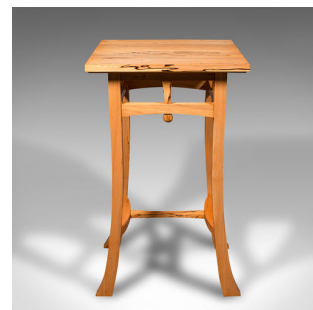

Contemporary Jardiniere Stand, English, Beech, Side Table, Cotswold School Taste

DESCRIPTION

Our Stock # 24756

This is a contemporary jardiniere stand. An English, beech side table in Cotswold School taste.

- <li class="p1">Beautifully presented stand with fascinating curvature
- <li class="p1">Displays a desirable contemporary patina and in good order
- <li class="p1">Beech stocks present fine grain interest and warm biscuit hues
- <li class="p1">Eye-catching spalting adds further detail to the figuring
- <li class="p1">Distinctive legs with splayed feet and curved H-stretcher

This is a charming contemporary jardiniere stand with fine colour and appealing Cotswold School taste. Solid joints and construction, delivered ready for the home.

Search [London Fine for #24756](#) , or scan the QR code for more photos and details

DIMENSIONS

Max Width: 40.5cm (16")
Max Depth: 36cm (14.25")
Max Height: 72cm (28.25")

LIST PRICE

£875.00