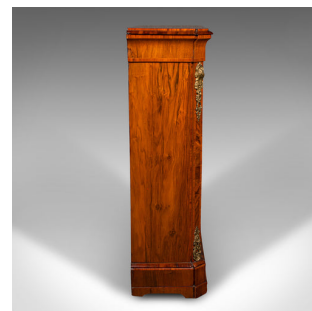

Large Antique Pier Cabinet, English, Walnut, Glazed, Druce & Co, Victorian, 1850

DESCRIPTION

Our Stock # 24673

This is a large antique pier cabinet. An English, walnut glazed display cupboard by Druce & Co, dating to the early Victorian period, circa 1850.

- <li class="p1">Superior Victorian craftsmanship with a generous proportion
- <li class="p1">Displays a desirable aged patina and in good order
- <li class="p1">Select walnut stocks present fine grain interest and rich caramel hues
- <li class="p1">Further appeal to the book-matched top figuring

<li class="p1">Tall, bright display glass to the door, dressed with a brass lock escutcheon – key present

<li class="p1">Serpentine door frame a distinctive choice, offering more visual appeal than usual

<li class="p1">Canted corners host quality ormolu mounts with foliate relief decoration

<li class="p1">Beautifully inlaid fascia, accentuated with boxwood stringing

<li class="p1">Door opens wide to show the two shelf interior, well spaced for medium sized ornament display