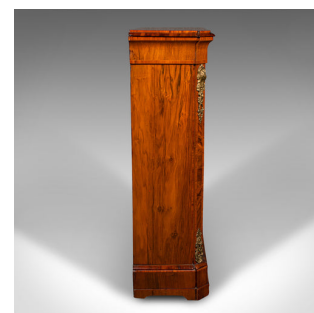

Large Antique Pier Cabinet, English, Walnut, Glazed, Druce & Co, Victorian, 1850

DESCRIPTION

Our Stock # 24673

This is a large antique pier cabinet. An English, walnut glazed display cupboard by Druce & Co, dating to the early Victorian period, circa 1850.

- <li class="p1">Superior Victorian craftsmanship with a generous proportion
-

<li class="p1">Tall, bright display glass to the door, dressed with a brass lock escutcheon – key present

<li class="p1">Serpentine door frame a distinctive choice, offering more visual appeal than usual

<li class="p1">Canted corners host quality ormolu mounts with foliate relief decoration

<li class="p1">Beautifully inlaid fascia, accentuated with boxwood stringing

<li class="p1">Door opens wide to show the two shelf interior, well spaced for medium sized ornament display

DIMENSIONS

- Max Width: 80cm (31.5")
 - Max Depth: 30cm (11.75")
 - Max Height: 104.5cm (41.25")
 - Shelf Width: 69cm (27.25")
 - Shelf Depth: 22.5cm (8.75")
 - Upper Shelf Height: 38cm (15")
 - Lower Shelf Height: 34.5cm (13.5")
- Find out more about Druce & Co here...