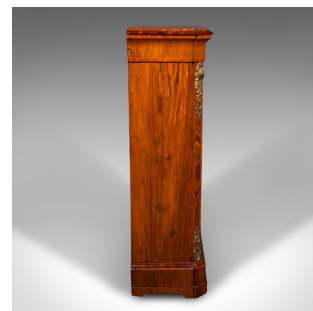

Large Antique Pier Cabinet, English, Walnut, Glazed, Druce & Co, Victorian, 1850

DESCRIPTION

Our Stock # 24673

This is a large antique pier cabinet. An English, walnut glazed display cupboard by Druce & Co, dating to the early Victorian period, circa 1850.

- <li class="p1">Superior Victorian craftsmanship with a generous proportion
- <li class="p1">Displays a desirable aged patina and in good order
- <li class="p1">Select walnut stocks present fine grain interest and rich caramel hues
- <li class="p1">Further appeal to the book-matched top figuring

<li class="p1">Tall, bright display glass to the door, dressed with a brass lock escutcheon – key present

<li class="p1">Serpentine door frame a distinctive choice, offering more visual appeal than usual

<li class="p1">Canted corners host quality ormolu mounts with foliate relief decoration

<li class="p1">Beautifully inlaid fascia, accentuated with boxwood stringing

<li class="p1">Door opens wide to show the two shelf interior, well spaced for medium sized ornament display