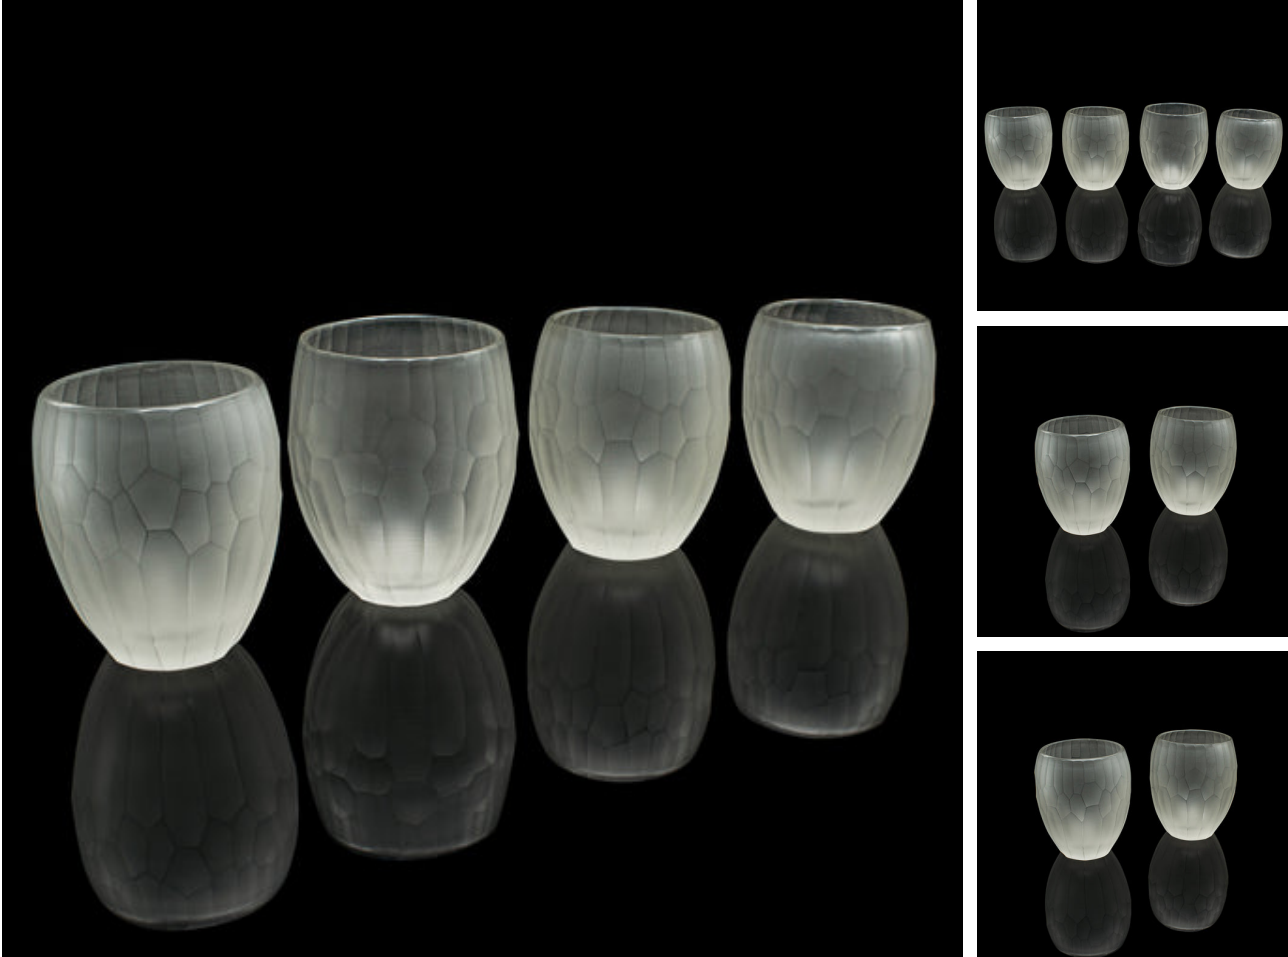

Set of 4 Contemporary Wimbledon Spirit Tumblers, Frosted Cordial Glasses,
Signed

DESCRIPTION

Our Stock # 24765

This is a set of 4 contemporary Wimbledon spirit tumblers. A Continental, frosted cordial or lemonade glass, dating to the turn of the Millennium, circa 2000.

- <li class="p1">Distinctive tumblers, with superb tonality and tactile finish
- <li class="p1">Displaying a desirable contemporary patina throughout
- <li class="p1">Hand formed, frosted glass, each one being slightly unique in size
- <li class="p1">Gadrooned pattern with array of dappled cells to the middle
- <li class="p1">Etched to the base with the maker's signature and date

This is a charming set of 4 contemporary Wimbledon spirit tumblers, with a wonderfully distinct appearance. Delivered ready to enjoy.

Search [London Fine for #24765](#) , or scan the QR code for more photos and details

DIMENSIONS

Max Width: 7.5cm (3")
Max Depth: 7.5cm (3")
Max Height: 9.5cm (3.75")

LIST PRICE

£295.00