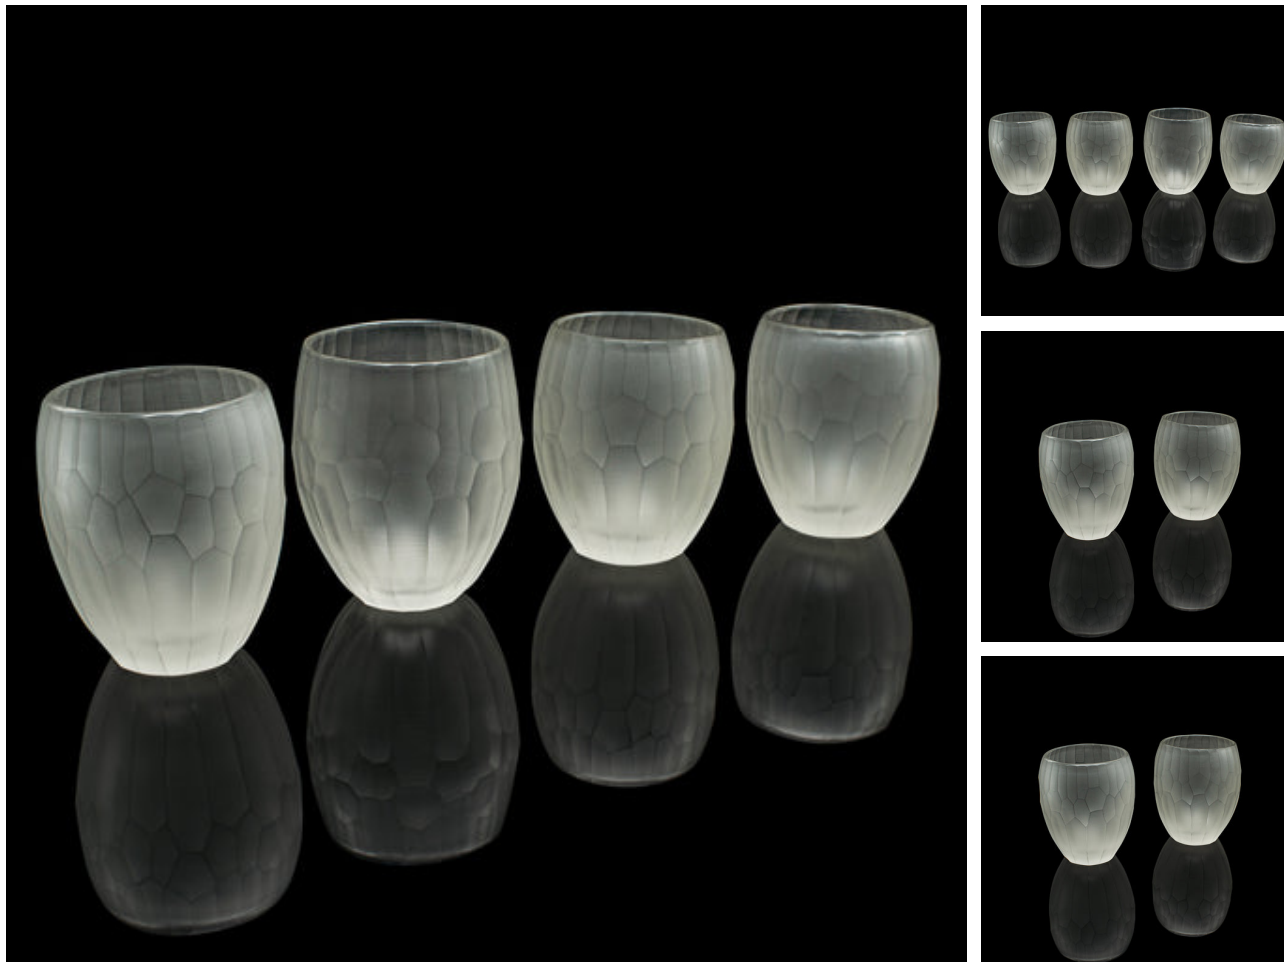

Set of 4 Contemporary Wimbledon Spirit Tumblers, Frosted Cordial Glasses,
Signed

DESCRIPTION

Our Stock # 24765

This is a set of 4 contemporary Wimbledon spirit tumblers. A Continental, frosted cordial or lemonade glass, dating to the turn of the Millennium, circa 2000.

- Distinctive tumblers, with superb tonality and tactile finish
- Displaying a desirable contemporary patina throughout
- Hand formed, frosted glass, each one being slightly unique in size
- Gadrooned pattern with array of dappled cells to the middle
- Etched to the base with the maker's signature and date

This is a charming set of 4 contemporary Wimbledon spirit tumblers, with a wonderfully distinct appearance. Delivered ready to enjoy.

Search [London Fine for #24765](#) , or scan the QR code for more photos and details

DIMENSIONS

Max Width: 7.5cm (3")

Max Depth: 7.5cm (3")

Max Height: 9.5cm (3.75")

LIST PRICE

£295.00