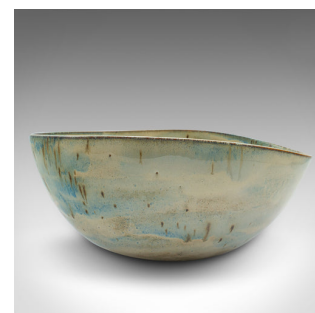

Contemporary Studio Pottery Fruit Bowl, English, Ceramic, Decor, Serving Dish

**DESCRIPTION**

Our Stock # 24602

This is a contemporary studio pottery fruit bowl. An English, ceramic decorative serving dish dating to the turn of the millennium.

- <li class="p1">Unusual form, with a distinctive decorative finish
-

This is a fascinatingly shaped contemporary fruit bowl, with an appealingly decorative finish. Delivered ready to display.

Search [London Fine for #24602](#) , or scan the QR code for more photos and details

DIMENSIONS

Max Width: 20cm (7.75")
Max Depth: 22.5cm (8.75")
Max Height: 9.5cm (3.75")

LIST PRICE

£295.00