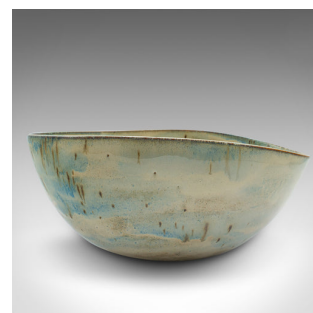

Contemporary Studio Pottery Fruit Bowl, English, Ceramic, Decor, Serving Dish

DESCRIPTION

Our Stock # 24602

This is a contemporary studio pottery fruit bowl. An English, ceramic decorative serving dish dating to the turn of the millennium.

- <li class="p1">Unusual form, with a distinctive decorative finish
- <li class="p1">Displays a desirable contemporary order throughout
- <li class="p1">Of softened triangular form, with high sides and curved corners
- <li class="p1">Sand coloured hues accentuated with hints of the sea in blue and green
- <li class="p1">Distinctive hand motif accentuates the centre of the bowl
- <li class="p1">Engraved with the maker's name 'Kim' to the base

This is a fascinatingly shaped contemporary fruit bowl, with an appealingly decorative finish. Delivered ready to display.

Search [London Fine for #24602](#) , or scan the QR code for more photos and details