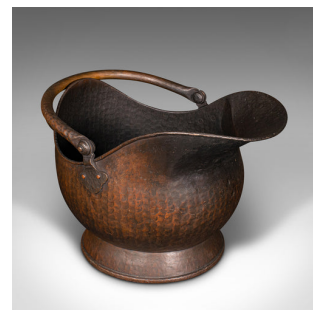

Antique Fireside Helmet Scuttle, English, Copper, Coal, Fuel Store, Victorian

**DESCRIPTION**

Our Stock # 24680

This is an antique fireside helmet scuttle. An English, copper coal and fuel store, dating to the early Victorian period, circa 1850.

- <li class="p1">Wonderful hand beaten scuttle, a treat for a Victorian fireplace
-

This is a delightful antique fireside helmet scuttle, with a pleasingly weathered, hand-finished appearance . Well suited to a grand fireplace. Delivered ready for the home.

Search [London Fine for #24680](#) , or scan the QR code for more photos and details

DIMENSIONS

Max Width: 31.5cm (12.5")
 Max Depth: 42.5cm (16.75")
 Max Height: 27.5cm (10.75")
 Height to Handle: 41.5cm (16.25")