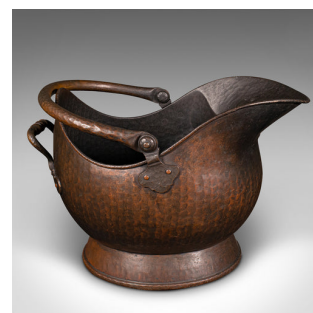

## Antique Fireside Helmet Scuttle, English, Copper, Coal, Fuel Store, Victorian

### DESCRIPTION

Our Stock # 24680

This is an antique fireside helmet scuttle. An English, copper coal and fuel store, dating to the early Victorian period, circa 1850.

- <li class="p1">Wonderful hand beaten scuttle, a treat for a Victorian fireplace
- 

This is a delightful antique fireside helmet scuttle, with a pleasingly weathered, hand-finished appearance . Well suited to a grand fireplace. Delivered ready for the home.

Search [London Fine for #24680](#) , or scan the QR code for more photos and details

### DIMENSIONS

- Max Width: 31.5cm (12.5")
- Max Depth: 42.5cm (16.75")
- Max Height: 27.5cm (10.75")
- Height to Handle: 41.5cm (16.25")