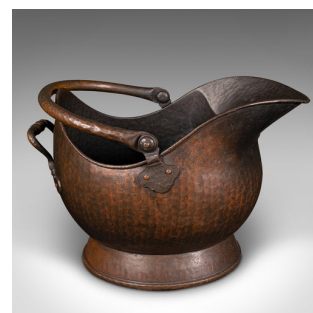

Antique Fireside Helmet Scuttle, English, Copper, Coal, Fuel Store, Victorian

**DESCRIPTION**

Our Stock # 24680

This is an antique fireside helmet scuttle. An English, copper coal and fuel store, dating to the early Victorian period, circa 1850.

- <li class="p1">Wonderful hand beaten scuttle, a treat for a Victorian fireplace
-

This is a delightful antique fireside helmet scuttle, with a pleasingly weathered, hand-finished appearance . Well suited to a grand fireplace. Delivered ready for the home.

Search [London Fine for #24680](#) , or scan the QR code for more photos and details

DIMENSIONS

Max Width: 31.5cm (12.5")
 Max Depth: 42.5cm (16.75")
 Max Height: 27.5cm (10.75")
 Height to Handle: 41.5cm (16.25")