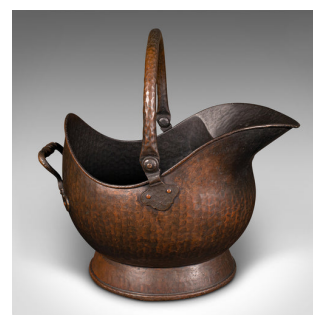

Antique Fireside Helmet Scuttle, English, Copper, Coal, Fuel Store, Victorian

**DESCRIPTION**

Our Stock # 24680

This is an antique fireside helmet scuttle. An English, copper coal and fuel store, dating to the early Victorian period, circa 1850.

- <li class="p1">Wonderful hand beaten scuttle, a treat for a Victorian fireplace
-

This is a delightful antique fireside helmet scuttle, with a pleasingly weathered, hand-finished appearance . Well suited to a grand fireplace. Delivered ready for the home.

Search [London Fine for #24680](#) , or scan the QR code for more photos and details

DIMENSIONS

Max Width: 31.5cm (12.5")
 Max Depth: 42.5cm (16.75")
 Max Height: 27.5cm (10.75")
 Height to Handle: 41.5cm (16.25")