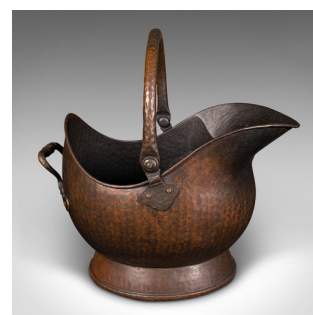

## Antique Fireside Helmet Scuttle, English, Copper, Coal, Fuel Store, Victorian

### DESCRIPTION

Our Stock # 24680

This is an antique fireside helmet scuttle. An English, copper coal and fuel store, dating to the early Victorian period, circa 1850.

- <li class="p1">Wonderful hand beaten scuttle, a treat for a Victorian fireplace
- 

This is a delightful antique fireside helmet scuttle, with a pleasingly weathered, hand-finished appearance . Well suited to a grand fireplace. Delivered ready for the home.

Search [London Fine for #24680](#) , or scan the QR code for more photos and details

### DIMENSIONS

- Max Width: 31.5cm (12.5")
- Max Depth: 42.5cm (16.75")
- Max Height: 27.5cm (10.75")
- Height to Handle: 41.5cm (16.25")