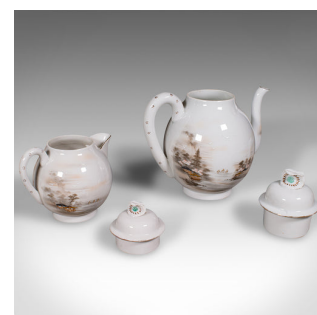

Antique Kutani Tea Service, Japanese, Porcelain, Teapot, Cup & Saucer, Victorian

DESCRIPTION

Our Stock # 24605

This is an antique Kutani tea service. A Japanese, porcelain 6 person teapot and cups set, dating to the late Victorian period, circa 1900.

<li class="p1">Superb Japanese tea service, with delicate craftsmanship and decorative finish

<li class="p1">Presenting a desirable aged patina and in good, original order

<li class="p1">Tactile eggshell porcelain with translucence when held up to light

<li class="p1">Set of 6 cups and saucers joined by 6 serving plates and two generous cake plates

<li class="p1">Red character marks to base of each plate and cup

DIMENSIONS

Teapot Width: 12.5cm (5")

Teapot Depth: 19.5cm (7.75")

Teapot Height: 20cm (7.75")

Cup & Saucer Diameter: 14.5cm (5.75")

Cup & Saucer Height: 6cm (2.25")

Cake Plate Diameter: 21.5cm (8.5")

Cake Plate Height: 2.3cm (1")

LIST PRICE

£1,275.00

This is an attractive antique Kutani tea service, a tactile and delicate porcelain set for six with delightful Japanese decoration. Delivered ready to enjoy.