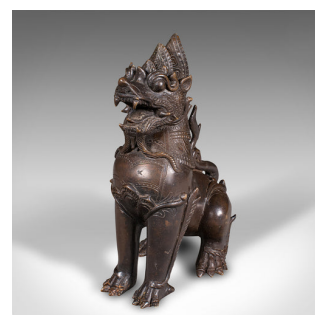

Antique Guardian Lion Figure, Chinese, Bronze Ornament, Buddhist Icon, Victorian

DESCRIPTION

Our Stock # 24742

This is an antique guardian lion figure. A Chinese, bronze Buddhist icon ornament, dating to the Victorian period, circa 1880.

- A striking icon figure, with fascinating detail and form
- Displays a desirable aged patina and original order throughout
- Aged bronze presents a deep brown tonality, with lightly time worn appearance
- Superb detail to the head, with a decorative armoured mane and flaming tail
- Tall front legs and squat rear adorned with winged mounts
- Good weight in the hand of 2.288kg (5.04 lb)

This is a charming antique guardian lion figure, with a superb appearance and cool, substantial feeling in the hand. Delivered ready to display.

Search [London Fine for #24742](#) , or scan the QR code for more photos and details

DIMENSIONS

Max Width: 10cm (4")

Max Depth: 15cm (6")

Max Height: 22.5cm (8.75")