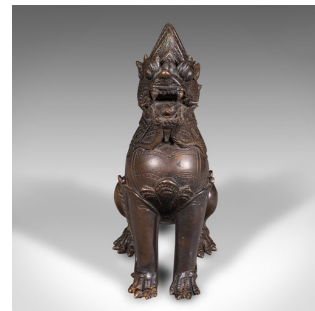

Antique Guardian Lion Figure, Chinese, Bronze Ornament, Buddhist Icon, Victorian

DESCRIPTION

Our Stock # 24742

This is an antique guardian lion figure. A Chinese, bronze Buddhist icon ornament, dating to the Victorian period, circa 1880.

<li class="p1">A striking icon figure, with fascinating detail and form

<li class="p1">Displays a desirable aged patina and original order throughout

<li class="p1">Aged bronze presents a deep brown tonality, with lightly time worn appearance

<li class="p1">Superb detail to the head, with a decorative armoured mane and flaming tail

<li class="p1">Tall front legs and squat rear adorned with winged mounts

<li class="p1">Good weight in the hand of 2.288kg (5.04 lb)

This is a charming antique guardian lion figure, with a superb appearance and cool, substantial feeling in the hand. Delivered ready to display.

Search [London Fine for #24742](#) , or scan the QR code for more photos and details