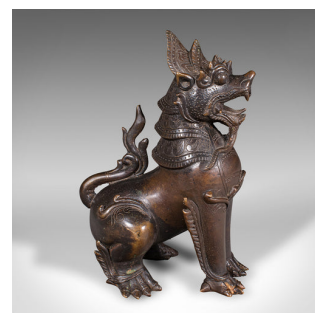

Antique Guardian Lion Figure, Chinese, Bronze Ornament, Buddhist Icon, Victorian

DESCRIPTION

Our Stock # 24742

This is an antique guardian lion figure. A Chinese, bronze Buddhist icon ornament, dating to the Victorian period, circa 1880.

- A striking icon figure, with fascinating detail and form
- Displays a desirable aged patina and original order throughout
- Aged bronze presents a deep brown tonality, with lightly time worn appearance
- Superb detail to the head, with a decorative armoured mane and flaming tail
- Tall front legs and squat rear adorned with winged mounts
- Good weight in the hand of 2.288kg (5.04 lb)

This is a charming antique guardian lion figure, with a superb appearance and cool, substantial feeling in the hand. Delivered ready to display.

Search [London Fine for #24742](#) , or scan the QR code for more photos and details