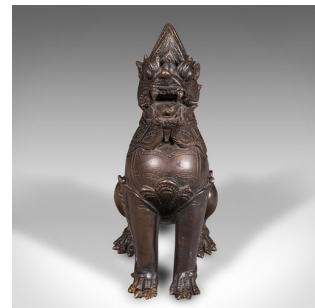

Antique Guardian Lion Figure, Chinese, Bronze Ornament, Buddhist Icon, Victorian

DESCRIPTION

Our Stock # 24742

This is an antique guardian lion figure. A Chinese, bronze Buddhist icon ornament, dating to the Victorian period, circa 1880.

- A striking icon figure, with fascinating detail and form
- Displays a desirable aged patina and original order throughout
- Aged bronze presents a deep brown tonality, with lightly time worn appearance
- Superb detail to the head, with a decorative armoured mane and flaming tail
- Tall front legs and squat rear adorned with winged mounts
- Good weight in the hand of 2.288kg (5.04 lb)

This is a charming antique guardian lion figure, with a superb appearance and cool, substantial feeling in the hand. Delivered ready to display.

Search [London Fine for #24742](#) , or scan the QR code for more photos and details

DIMENSIONS

Max Width: 10cm (4")

Max Depth: 15cm (6")

Max Height: 22.5cm (8.75")