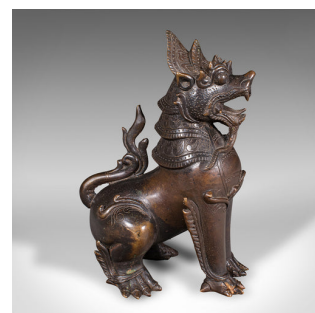

Antique Guardian Lion Figure, Chinese, Bronze Ornament, Buddhist Icon, Victorian

DESCRIPTION

Our Stock # 24742

This is an antique guardian lion figure. A Chinese, bronze Buddhist icon ornament, dating to the Victorian period, circa 1880.

<li class="p1">A striking icon figure, with fascinating detail and form

<li class="p1">Displays a desirable aged patina and original order throughout

<li class="p1">Aged bronze presents a deep brown tonality, with lightly time worn appearance

<li class="p1">Superb detail to the head, with a decorative armoured mane and flaming tail

<li class="p1">Tall front legs and squat rear adorned with winged mounts

<li class="p1">Good weight in the hand of 2.288kg (5.04 lb)

This is a charming antique guardian lion figure, with a superb appearance and cool, substantial feeling in the hand. Delivered ready to display.

Search [London Fine for #24742](#) , or scan the QR code for more photos and details