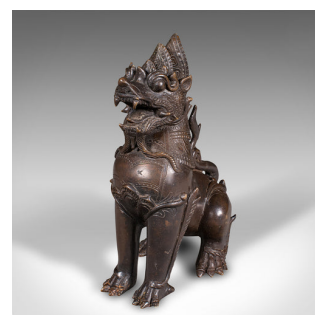

Antique Guardian Lion Figure, Chinese, Bronze Ornament, Buddhist Icon, Victorian

DESCRIPTION

Our Stock # 24742

This is an antique guardian lion figure. A Chinese, bronze Buddhist icon ornament, dating to the Victorian period, circa 1880.

<li class="p1">A striking icon figure, with fascinating detail and form

<li class="p1">Displays a desirable aged patina and original order throughout

<li class="p1">Aged bronze presents a deep brown tonality, with lightly time worn appearance

<li class="p1">Superb detail to the head, with a decorative armoured mane and flaming tail

<li class="p1">Tall front legs and squat rear adorned with winged mounts

<li class="p1">Good weight in the hand of 2.288kg (5.04 lb)

This is a charming antique guardian lion figure, with a superb appearance and cool, substantial feeling in the hand. Delivered ready to display.

Search [London Fine for #24742](#) , or scan the QR code for more photos and details